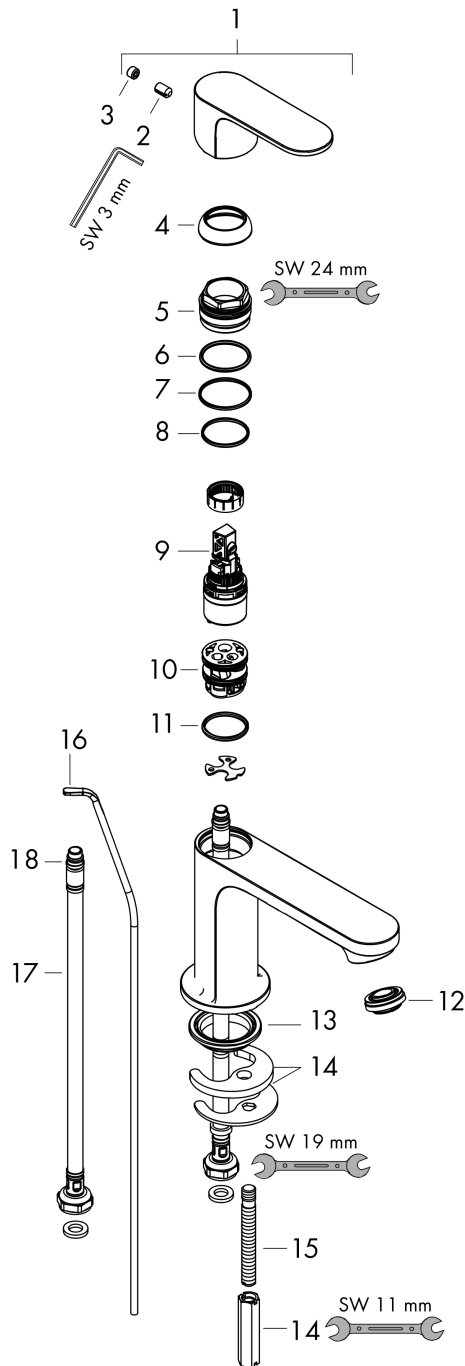

Rebris S

Single lever basin mixer 80 CoolStart with pop-up waste set

Surfaces: **Matt Black** Article Number: **72513670**

Description

product features

- consists of: single lever basin mixer, waste set
- ComfortZone 80
- projection: 121 mm
- spout height: 84 mm
- spray type: normal spray
- maximum flow rate at 3 bar: 5 l/min
- ceramic cartridge
- temperature limitation adjustable
- suitable for continuous flow water heaters
- pop-up waste set G 1¼
- material waste set: synthetic
- connection type: G ¾ connections
- connection dimension: DN15
- cold water in middle position

Exploded Drawing

Year of production: >06/22

Rebris S**Single lever basin mixer 80 CoolStart with pop-up waste set**Surfaces: **Matt Black** Article Number: **72513670****Spare part list**

Year of production: >06/22

| Pos. | Description | Article Number | Price | PU |
|------|-------------------------------------|----------------|----------|----|
| 1 | handle | 94644670 | € 67,00 | 1 |
| 2 | hollow set screw M6x10 DIN 916 | 96029000 | € 3,21 | 1 |
| 3 | screw cover | 95704610 | € 4,88 | 1 |
| 4 | flange | 98863670 | € 67,00 | 1 |
| 5 | nut | 98864000 | € 35,94 | 1 |
| 6 | O-ring 24x2 | 98388000 | € 3,21 | 1 |
| 7 | O-ring 27x1,5 | 92527000 | € 11,31 | 1 |
| 8 | O-ring 25x1,5 | 98146000 | € 3,21 | 1 |
| 9 | cartridge, assy | 95973001 | € 70,57 | 1 |
| 10 | adapter for cartridge | 95975000 | € 8,45 | 1 |
| 11 | O-ring 23x2 | 98398000 | € 3,21 | 1 |
| 12 | aerator M24x1 (5 l/min) | 94364000 | € 8,45 | 1 |
| 13 | seal Ø 42 | 98722000 | € 5,24 | 1 |
| 14 | fixing set | 96016000 | € 28,20 | 1 |
| 15 | pull rod | 96657670 | € 17,02 | 1 |
| 16 | connection hose 450 mm M8x0,75 G3/8 | 97206000 | € 28,20 | 1 |
| 17 | O-ring 6,6x1,6 | 93019000 | € 3,21 | 1 |
| a | pop up waste | 94139670 | € 150,65 | 1 |