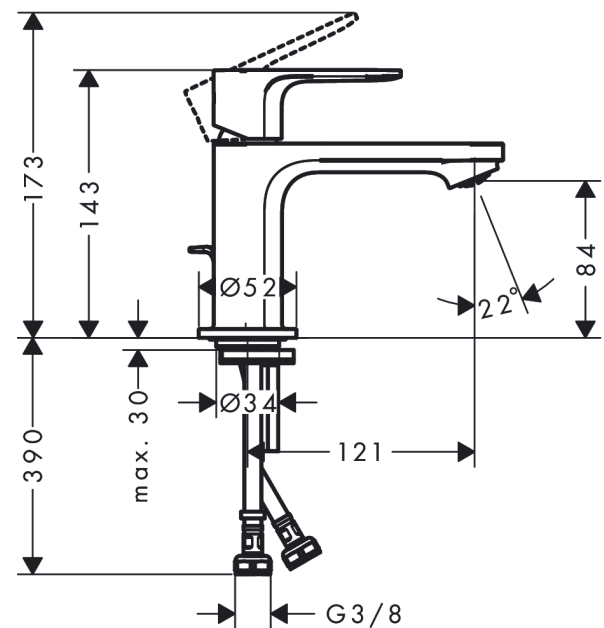

Scale drawing