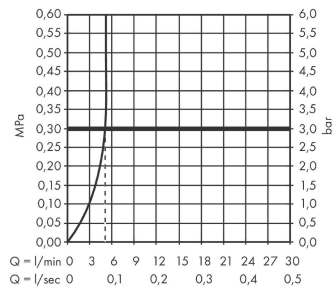

Rebris S

Single lever basin mixer 80 CoolStart with pop-up waste set

Surfaces: **Matt Black** Article Number: **72513670**

Description

product features

- consists of: single lever basin mixer, waste set
- ComfortZone 80
- projection: 121 mm
- spout height: 84 mm
- spray type: normal spray
- maximum flow rate at 3 bar: 5 l/min
- ceramic cartridge
- temperature limitation adjustable
- suitable for continuous flow water heaters
- pop-up waste set G 1¼
- material waste set: synthetic
- connection type: G ¾ connections
- connection dimension: DN15
- cold water in middle position

Technology

Design awards

Certificates

Product image

Scale drawing

Rebris S
Single lever basin mixer 80 CoolStart with pop-up waste set
 Surfaces: **Matt Black** Article Number: **72513670**

Flowchart

Rebris S
Single lever basin mixer 80 CoolStart with pop-up waste set
 Surfaces: **Matt Black** Article Number: **72513670**