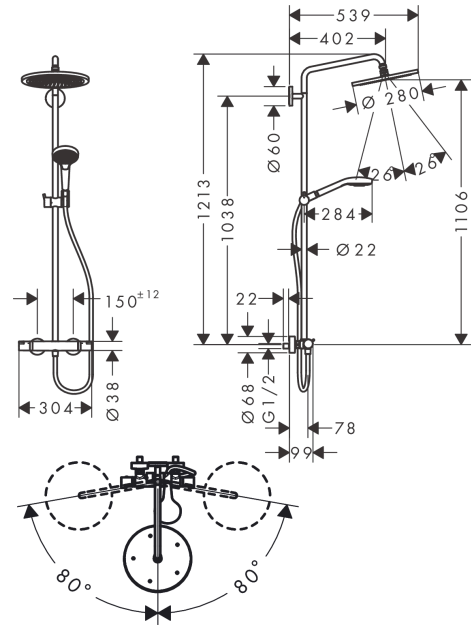

Croma Select S

Showerpipe 280 1jet с термостатом и ручным душем Raindance Select S 120 3jet

Поверхность: Матовый черный хром Артикулный номер: 26890340

Продукт

Чертеж

График расхода воды