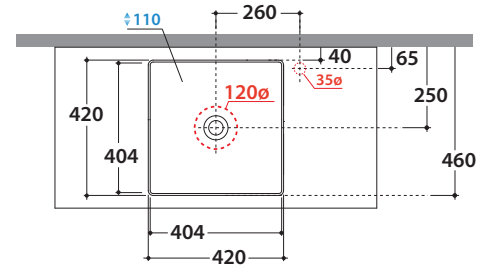

T-EDGE BASIN B6Q42BI

CE EN 14688:2015

GLOBO

It can be combined with Arredo Wood furniture