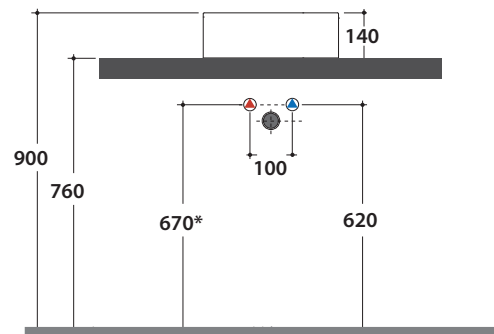

T-EDGE BASIN B6Q42BI

CE EN 14688:2015

GLOBO

It can be combined with Arredo Wood furniture

Ceramic antibacterial effect
BATAFORM®

Bagno di Colore

Glazed product with
CERASLIDE®

GLOBOTHIN®

Le Pietre

Cod. **B6Q42BI**

Basin 42.42 h14 cm. Sit-on installation. Weight 12 Kg

* For taps mounted on counter top

Cod. **FI024BI**

Valve drain with ceramic top for basins without overflow. Weight 0,5 Kg

Cod. **FI024CR**

Chromed valve drain for basins without overflow. Weight 0,5 Kg