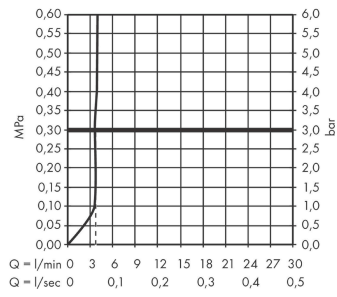

Rebris S

Single lever basin mixer 110 CoolStart EcoSmart+ with pop-up waste set

Surfaces: **Matt Black** Article Number: **72588670**

Description

product features

- consists of: single lever basin mixer, waste set
- ComfortZone 110
- projection: 133 mm
- spout height: 109 mm
- spray type: normal spray
- maximum flow rate at 3 bar: 4 l/min
- ceramic cartridge
- temperature limitation adjustable
- suitable for continuous flow water heaters
- pop-up waste set G 1¼
- material waste set: synthetic
- connection type: G ¾ connections
- connection dimension: DN15
- cold water in middle position

Technology

Design awards

Product image

Scale drawing

Rebris S
Single lever basin mixer 110 CoolStart EcoSmart+ with pop-up waste set
 Surfaces: **Matt Black** Article Number: **72588670**

Flowchart

Rebris S
Single lever basin mixer 110 CoolStart EcoSmart+ with pop-up waste set
 Surfaces: **Matt Black** Article Number: **72588670**

Exploded Drawing

Year of production: >06/22

Rebris S

Single lever basin mixer 110 CoolStart EcoSmart+ with pop-up waste set

Surfaces: **Matt Black** Article Number: **72588670**

Spare part list

Year of production: >06/22