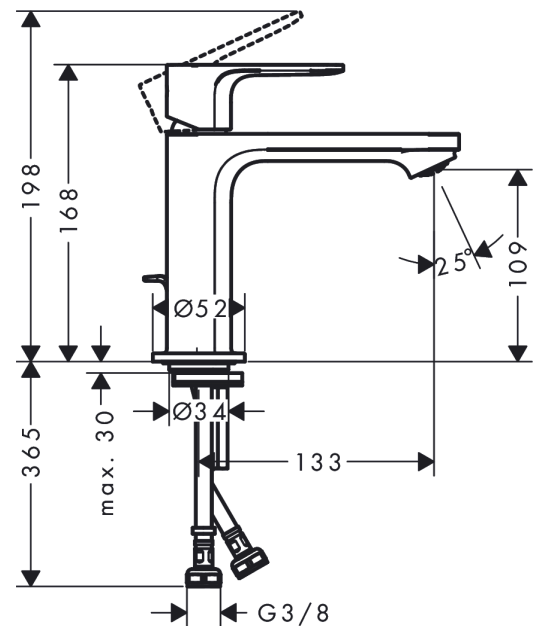

Rebris S

Single lever basin mixer 110 CoolStart EcoSmart+ with pop-up waste set

Surfaces: **Matt Black** Article Number: **72588670**

Description

product features

- consists of: single lever basin mixer, waste set
- ComfortZone 110
- projection: 133 mm
- spout height: 109 mm
- spray type: normal spray
- maximum flow rate at 3 bar: 4 l/min
- ceramic cartridge
- temperature limitation adjustable
- suitable for continuous flow water heaters
- pop-up waste set G 1¼
- material waste set: synthetic
- connection type: G ¾ connections
- connection dimension: DN15
- cold water in middle position

Technology

Design awards

Product image

Scale drawing

Rebris S
Single lever basin mixer 110 CoolStart EcoSmart+ with pop-up waste set
 Surfaces: **Matt Black** Article Number: **72588670**

Flowchart

Rebris S
Single lever basin mixer 110 CoolStart EcoSmart+ with pop-up waste set
 Surfaces: **Matt Black** Article Number: **72588670**

Exploded Drawing

Year of production: >06/22

Rebris S

Single lever basin mixer 110 CoolStart EcoSmart+ with pop-up waste set

Surfaces: **Matt Black** Article Number: **72588670**

Spare part list

Year of production: >06/22

Pos.	Description	Article Number	Price	PU
1	handle	94644670	€ 67,00	1
2	hollow set screw M6x10 DIN 916	96029000	€ 3,21	1
3	screw cover	95704610	€ 4,88	1
4	flange	98863670	€ 67,00	1
5	nut	98864000	€ 35,94	1
6	O-ring 24x2	98388000	€ 3,21	1
7	O-ring 27x1,5	92527000	€ 11,31	1
8	O-ring 25x1,5	98146000	€ 3,21	1
9	cartridge, assy	95973001	€ 70,57	1
10	adapter for cartridge	95975000	€ 8,45	1
11	O-ring 23x2	98398000	€ 3,21	1
12	aerator M24x1 (4,5 l/min)	94364001	-	1
13	seal Ø 42	98722000	€ 5,24	1
14	fixing set	96016000	€ 28,20	1
15	screw M8 x 68	97736000	€ 5,24	1
16	pull rod	96657670	€ 17,02	1
17	connection hose 450 mm M8x0,75 G3/8	97206000	€ 28,20	1
18	O-ring 6,6x1,6	93019000	€ 3,21	1
a	pop up waste	94139670	€ 150,65	1