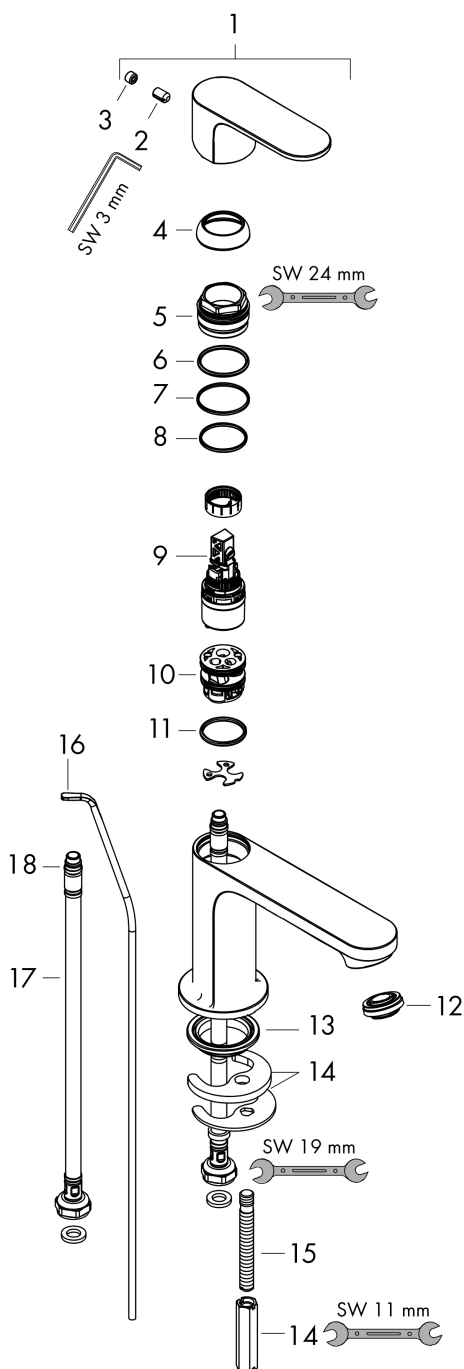

Rebris S

Single lever basin mixer 110 CoolStart EcoSmart+ with pop-up waste set

Surfaces: **Matt Black** Article Number: **72588670**

Description

product features

- consists of: single lever basin mixer, waste set
- ComfortZone 110
- projection: 133 mm
- spout height: 109 mm
- spray type: normal spray
- maximum flow rate at 3 bar: 4 l/min
- ceramic cartridge
- temperature limitation adjustable
- suitable for continuous flow water heaters
- pop-up waste set G 1¼
- material waste set: synthetic
- connection type: G ¾ connections
- connection dimension: DN15
- cold water in middle position

Technology

Design awards

Product image

Scale drawing

Rebris S
Single lever basin mixer 110 CoolStart EcoSmart+ with pop-up waste set
 Surfaces: **Matt Black** Article Number: **72588670**

Flowchart

Rebris S
Single lever basin mixer 110 CoolStart EcoSmart+ with pop-up waste set
 Surfaces: **Matt Black** Article Number: **72588670**

Exploded Drawing

Year of production: >06/22

Rebris S

Single lever basin mixer 110 CoolStart EcoSmart+ with pop-up waste set

Surfaces: **Matt Black** Article Number: **72588670**

Spare part list

Year of production: >06/22

Pos.	Description	Article Number	Price	PU
1	handle	94644670	€ 67,00	1
2	hollow set screw M6x10 DIN 916	96029000	€ 3,21	1
3	screw cover	95704610	€ 4,88	1
4	flange	98863670	€ 67,00	1
5	nut	98864000	€ 35,94	1
6	O-ring 24x2	98388000	€ 3,21	1
7	O-ring 27x1,5	92527000	€ 11,31	1
8	O-ring 25x1,5	98146000	€ 3,21	1
9	cartridge, assy	95973001	€ 70,57	1
10	adapter for cartridge	95975000	€ 8,45	1
11	O-ring 23x2	98398000	€ 3,21	1
12	aerator M24x1 (4,5 l/min)	94364001	-	1
13	seal Ø 42	98722000	€ 5,24	1
14	fixing set	96016000	€ 28,20	1
15	screw M8 x 68	97736000	€ 5,24	1
16	pull rod	96657670	€ 17,02	1
17	connection hose 450 mm M8x0,75 G3/8	97206000	€ 28,20	1
18	O-ring 6,6x1,6	93019000	€ 3,21	1
a	pop up waste	94139670	€ 150,65	1