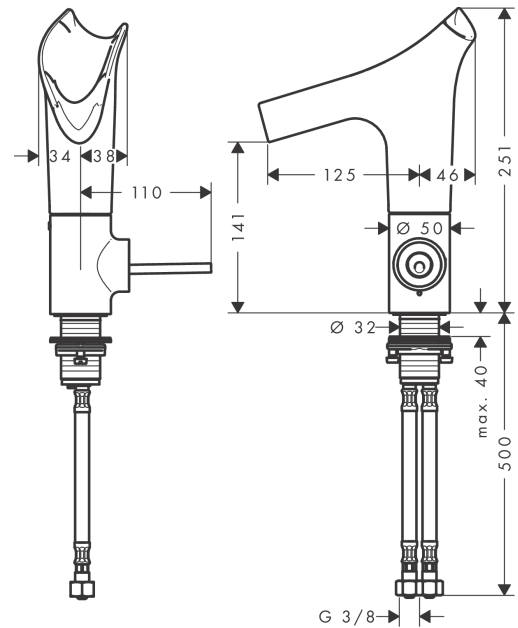

AXOR Starck V

Finishes : **chrome** Part no. : **12122000**

Description

Features

- Consists of: Single-handle faucet, Pop-up assembly
- Swivel range adjustable in 3 steps: 95°, 120° or 360°
- Laminar spray
- EasyClick connection between body and spout with SafetyStop-function
- Spout is dishwasher safe
- Joystick ceramic cartridge
- non-closing flush grated valve

Technology

Design awards

Product image

Scale drawing

AXOR Starck V

Finishes : **chrome** Part no. : **12122000**

Flowchart