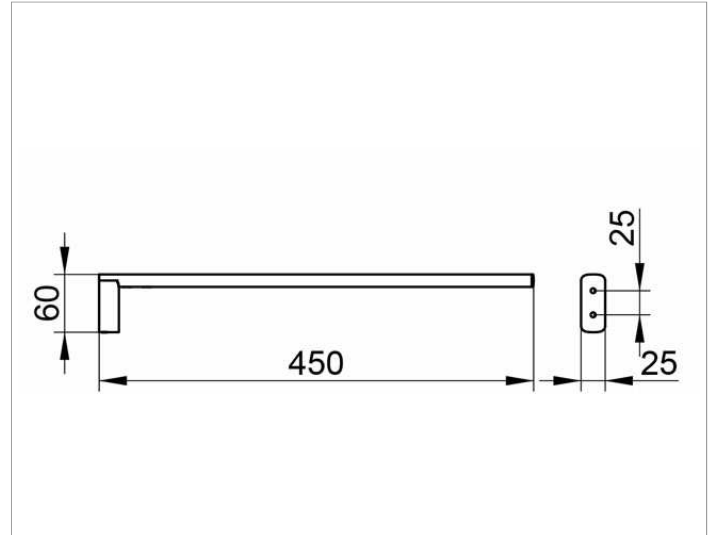

Edition 400
11520XX0000 Towel holder

PRODUCT

DRAWING

PRODUCT ATTRIBUTES

fixed

SURFACE

02, 04, 12

DIMENSION

450 mm