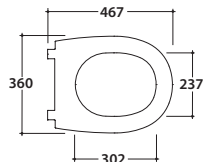

Cod. **GR022BI**

Removable duroplast seat-cover with soft-closing system. Weight 2 Kg

Cod. **VA132**

Flow reductor.

Cod. **PU001**

Acoustic and crash protection.

Cod. **FI002**

Fixing brackets for W/H sanitary. Weight 2,5 Kg