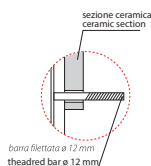

GRACE VASO SOSPESO SENZABRIDA® GRS03BI

CE EN 997:2019

GLOBO