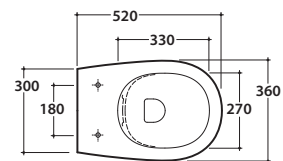

GRACE VASO SOSPESO SENZABRIDA® GRS03BI

CE EN 997:2019

GLOBO