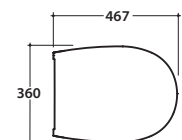

GRACE VASO SOSPESO SENZABRIDA® GRS03BI

CE EN 997:2019

GLOBO

Drain 4/2,6 lt

SENZABRIDA®

Cod. **GRS03BI**

Wall-hung Wc No Rim 52.36 h36 cm. Drain 4 / 2,6 Lt. Fixing kit included. Weight 25 Kg

Seat-cover with hinge system to quick release

Cod. **GR022BI**

Removable duroplast seat-cover with soft-closing system. Weight 2 Kg

Cod. **VA132**

Flow reductor.

Cod. **PU001**

Acoustic and crash protection.

Cod. **FI002**

Fixing brackets for W/H sanitary. Weight 2,5 Kg