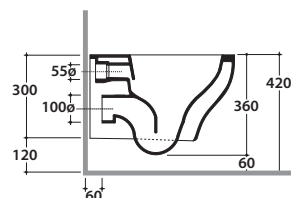

GRACE VASO SOSPESO SENZABRIDA® GRS03BI

CE EN 997:2019

GLOBO

Drain 4/2,6 lt

SENZABRIDA®

Cod. **GRS03BI**

Wall-hung Wc No Rim 52.36 h36 cm. Drain 4 / 2,6 Lt. Fixing kit included. Weight 25 Kg

Seat-cover with hinge system to quick release