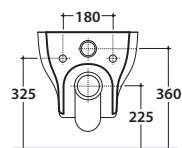

GRACE VASO SOSPESO SENZABRIDA® GRS03BI

CE EN 997:2019

GLOBO