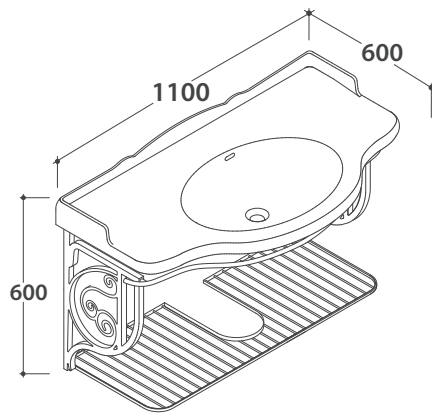

# PAESTUM WALL-HUNG STRUCTURE PA037

# GLOBO

Cod. **PA037**

Old looking metal wall-hung structure 103.61 h56 cm for basin PA022. Weight 9 Kg