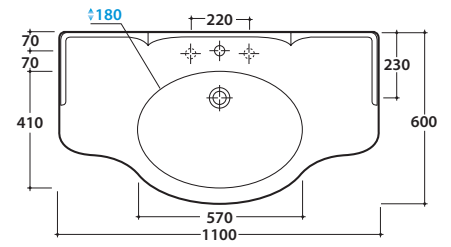

# PAESTUM WALL-HUNG STRUCTURE PA037

# GLOBO

Cod. **PA037**

Old looking metal wall-hung structure 103.61 h56 cm for basin PA022. Weight 9 Kg