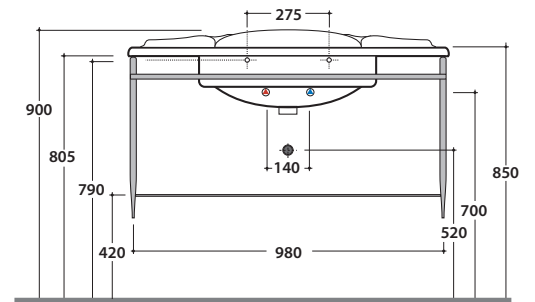

# PAESTUM WALL-HUNG STRUCTURE PA037

# GLOBO

Cod. **PA037**

Old looking metal wall-hung structure 103.61 h56 cm for basin PA022. Weight 9 Kg