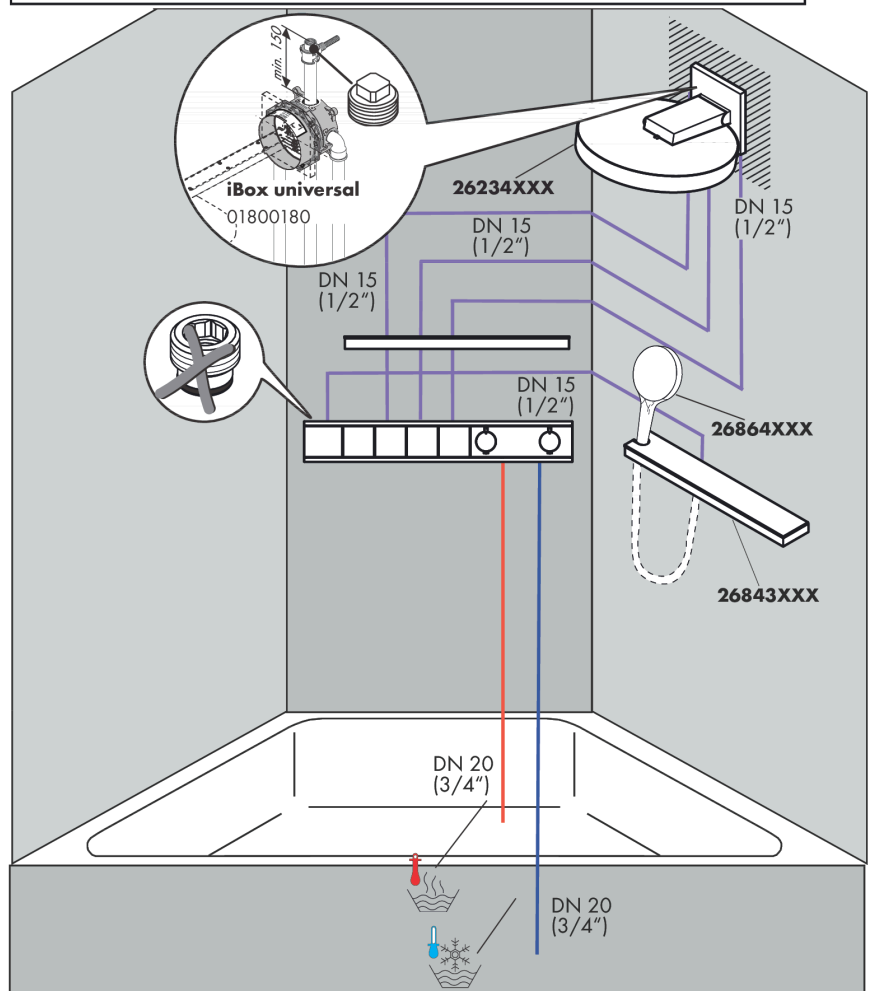

##### product features

- depending on volume flow and installation situation approx. 50% flow rate reduction and integrated shut off function
- 4 functions
- Select push-button on/off control for 4 outlets
- simultaneous use of several outlets
- maximum flow rate at 3 bar: 38 l/min
- flow rate per outlet: 26 l/min
- flow rate by simultaneous use of all outlets: 38 l/min
- thermostat cartridge, Start/stop valve to operate the functions
- safety lock at 40° C
- temperature limitation adjustable
- non-return valve
- connection type: basic set
- min. operating pressure: 1 bar
- max. operating pressure: 10 bar
- Thermostat is delivered with buttons handshower, PowderRain, Waterfall, Rain large

#### Product image

#### Scale drawing

**RainSelect**

**Thermostat for concealed installation for 4 functions**

Surfaces: **Brushed Black Chrome** Article Number: **15382340**

**Installation examples**

**RainSelect**  
1531218X / 15382XXX