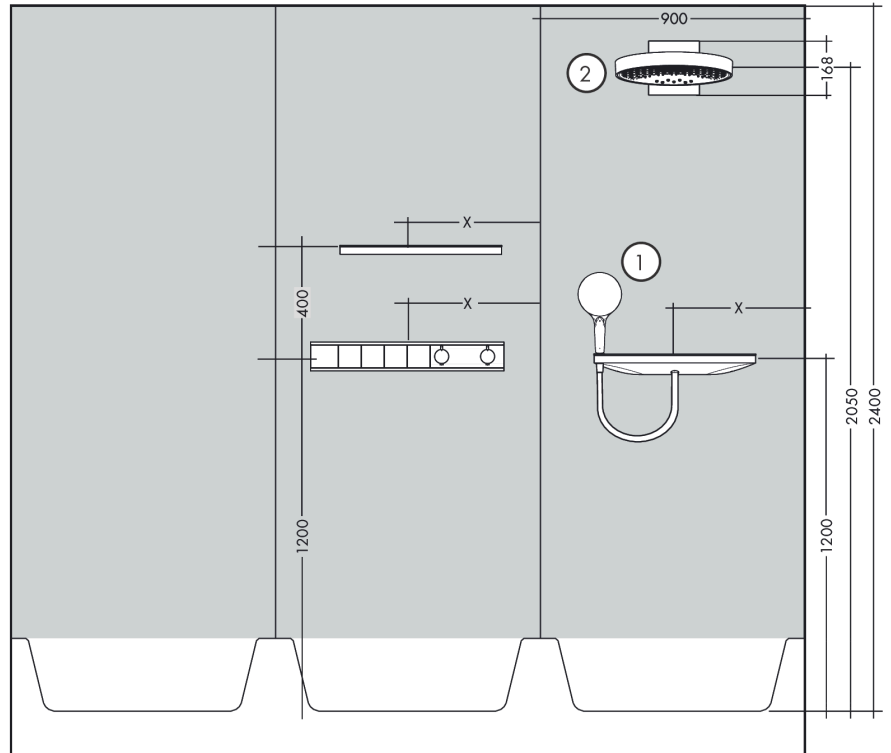

#### Scale drawing

**RainSelect**

**Thermostat for concealed installation for 4 functions**

Surfaces: **Brushed Black Chrome** Article Number: **15382340**

**Installation examples**

**RainSelect**  
1531218X / 15382XXX