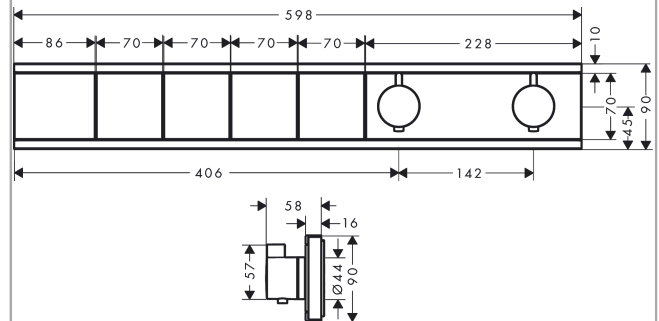

RainSelect

Thermostat for concealed installation for 4 functions

Surfaces: **Brushed Black Chrome** Article Number: **15382340**

Description

product features

- depending on volume flow and installation situation approx. 50% flow rate reduction and integrated shut off function
- 4 functions
- Select push-button on/off control for 4 outlets
- simultaneous use of several outlets
- maximum flow rate at 3 bar: 38 l/min
- flow rate per outlet: 26 l/min
- flow rate by simultaneous use of all outlets: 38 l/min
- thermostat cartridge, Start/stop valve to operate the functions
- safety lock at 40° C
- temperature limitation adjustable
- non-return valve
- connection type: basic set
- min. operating pressure: 1 bar
- max. operating pressure: 10 bar
- Thermostat is delivered with buttons handshower, PowderRain, Waterfall, Rain large

Technology

Product image

Scale drawing