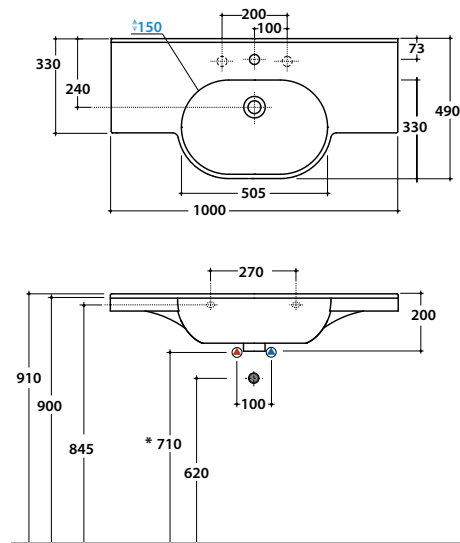

# GLOBO

Ceramic antibacterial effect  
BATAFORM®

Glazed product with  
CERASLIDE®

Bagno di Colore

Cod. **ME100BI**

Basin 100,49 h20cm. Wall-hung installation or on structure.  
Fixing kit included. Weight 22,8 kg.

Cod. **FI012BI**

Push open valve drain with ceramic top for basins with overflow. Weight 0,5 Kg

Cod. **FI012CR**

Push open chromed valve drain for basins with overflow. Weight 0,5 Kg

## MODE LATERAL TOWEL RAIL ME001YAR FOR BASINS ME100 ME080

Finish

Steel matt black

Cod. **ME001YAR**

Towel rail 32,5X4 h11 cm for basins ME100 and ME080. Weight 3 Kg.