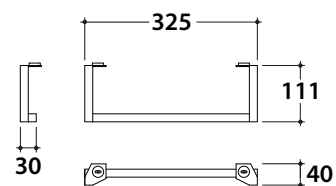

Cod. **FI012BI**

Push open valve drain with ceramic top for basins with overflow. Weight 0,5 Kg

Cod. **FI012CR**

Push open chromed valve drain for basins with overflow. Weight 0,5 Kg

## MODE LATERAL TOWEL RAIL ME001YAR FOR BASINS ME100 ME080

Finish

Steel matt black

Cod. **ME001YAR**

Towel rail 32,5X4 h11 cm for basins ME100 and ME080. Weight 3 Kg.