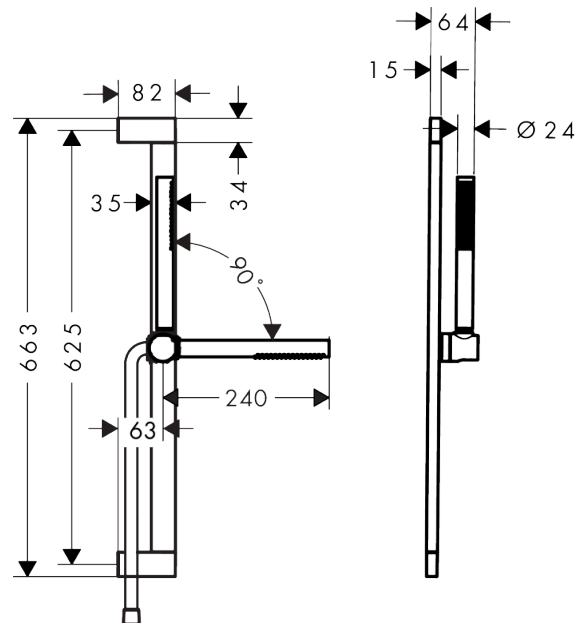

Pulsify S
Shower set 100 1jet EcoSmart with shower bar 65 cm
 Finish: **Chrome** Article Number: **24372000**

Description

product features

- consists of: baton hand shower, shower bar, shower hose, slider
- shower head size: 98 x 24 mm
- spray type: PowderRain
- maximum flow rate at 3 bar: 8,5 l/min
- minimum flow pressure: 0,5 bar
- operating pressure: min. 0,5 bar/max. 6 bar
- hand shower holder made of plastic/metal
- hand shower holder for right- and left-hand installation
- hand shower holder with locking mechanism
- wall mounting: screw fastening
- wall supports made of plastic
- wall bar type: swivelling shower bar
- profile pipe: cubic
- pipe length: 663 mm
- drilling distance 625 mm
- shower hose with conical nut on both ends
- pivot connector prevents hose from tangling

Technology

Product image

Scale drawing

Pulsify S
Shower set 100 1jet EcoSmart with shower bar 65 cm
 Finish: **Chrome** Article Number: **24372000**

Flowchart

The consumption was measured in combination with the appropriate fittings (thermostat/mixer/in-wall valve) to reflect actual application in practice.