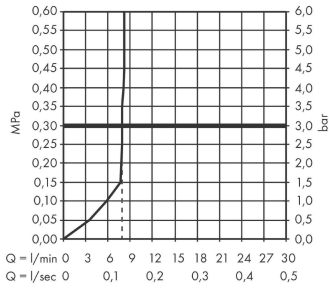

Pulsify S
Shower set 100 1jet EcoSmart with shower bar 65 cm
 Finish: **Chrome** Article Number: **24372000**

Description

product features

- consists of: baton hand shower, shower bar, shower hose, slider
- shower head size: 98 x 24 mm
- spray type: PowderRain
- maximum flow rate at 3 bar: 8,5 l/min
- minimum flow pressure: 0,5 bar
- operating pressure: min. 0,5 bar/max. 6 bar
- hand shower holder made of plastic/metal
- hand shower holder for right- and left-hand installation
- hand shower holder with locking mechanism
- wall mounting: screw fastening
- wall supports made of plastic
- wall bar type: swivelling shower bar
- profile pipe: cubic
- pipe length: 663 mm
- drilling distance 625 mm
- shower hose with conical nut on both ends
- pivot connector prevents hose from tangling

Technology

Product image

Scale drawing

Pulsify S
Shower set 100 1jet EcoSmart with shower bar 65 cm
 Finish: **Chrome** Article Number: **24372000**

Flowchart

The consumption was measured in combination with the appropriate fittings (thermostat/mixer/in-wall valve) to reflect actual application in practice.