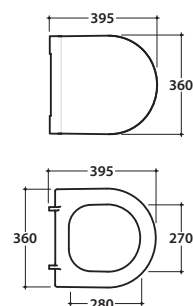

Seat-cover with hinge system
to quick release

Cod. **FOR22BI**

Removable duroplast seat-cover with soft-closing system. Weight 3,5 Kg