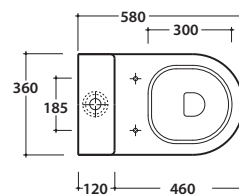

Ceramic antibacterial effect
BATAFORM®

Bagno di Colore

Glazed product with
CERASLIDE®

Drain 4,5/3 Lt

Cod. **FO003BI**

Close couple Wc 58.36 h43 cm . Back to wall installation. Drain 4,5 / 3 Lt. FISSAGGIHOST® Fixing kit included. Weight 27 Kg

Cod. **FO008BI**

Ceramic body 36.12 h49 cm. with lower water inlet LH. Weight 11 Kg

Cod. **BA016**

Plastic antimoisture shell with chrome button and dualflush mechanism 4,5/3 Lt (Geberit). Lower water inlet right

GLOBO