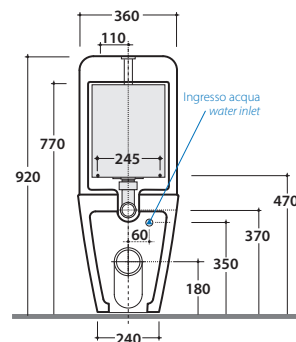

Ceramic antibacterial effect
BATAFORM®

Bagno di Colore

Glazed product with
CERASLIDE®

Drain 4,5/3 Lt

Cod. **FO003BI**

Close couple Wc 58.36 h43 cm . Back to wall installation. Drain 4,5 / 3 Lt. FISSAGGIHOST® Fixing kit included. Weight 27 Kg

Cod. **FO008BI**

Ceramic body 36.12 h49 cm. with lower water inlet LH. Weight 11 Kg

Cod. **BA016**

Plastic antimoisture shell with chrome button and dualflush mechanism 4,5/3 Lt (Geberit). Lower water inlet right

GLOBO