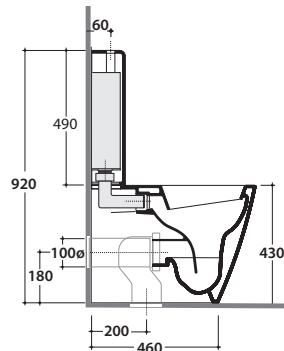

Ceramic antibacterial effect
BATAFORM®

Bagno di Colore

Glazed product with
CERASLIDE®

Drain 4,5/3 Lt

Cod. **FO003BI**

Close couple Wc 58.36 h43 cm . Back to wall installation. Drain 4,5 / 3 Lt. FISSAGGIHOST® Fixing kit included. Weight 27 Kg

Cod. **FO008BI**

Ceramic body 36.12 h49 cm. with lower water inlet LH. Weight 11 Kg

Cod. **BA016**

Plastic antimoisture shell with chrome button and dualflush mechanism 4,5/3 Lt (Geberit). Lower water inlet right

GLOBO