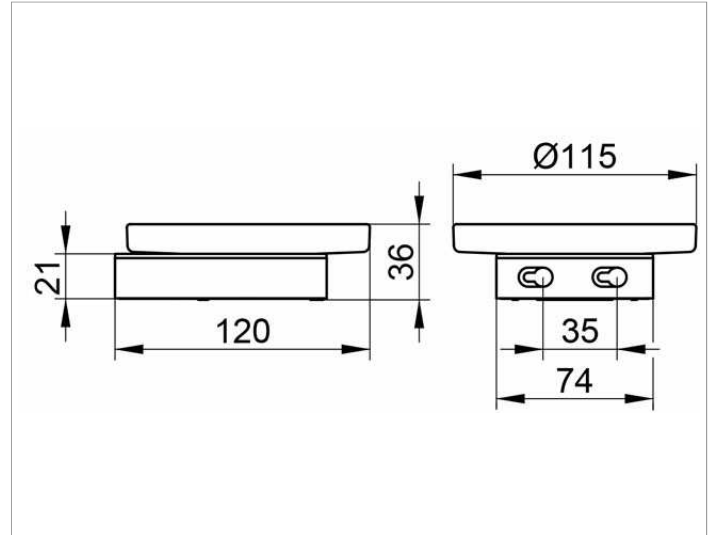

Smart.2
14755019000 Soap holder

PRODUCT

DRAWING

PRODUCT ATTRIBUTES

with detachable crystal soap dish

SURFACE

chrome-plated