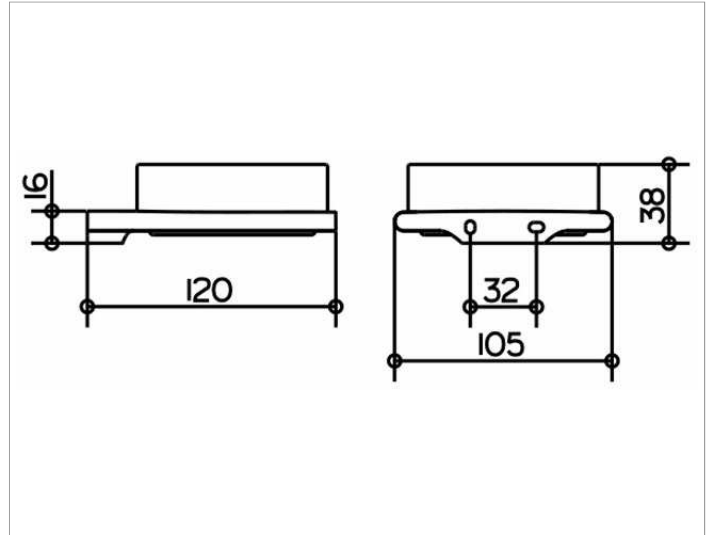

Edition 400
11549YY9000 Shelf

PRODUCT

DRAWING

PRODUCT ATTRIBUTES

complete with crystal soap dish matt

SURFACE

03, 05, 13