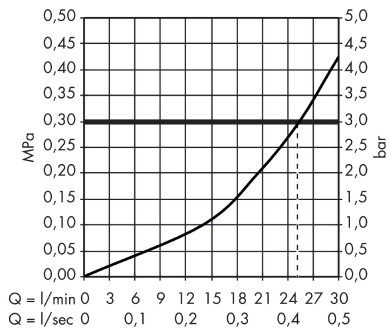

Ecostat

Ecostat E thermostatic mixer for concealed installation with shut-off valve

Surfaces: **chrome** Article Number: **15700000**

Flowchart