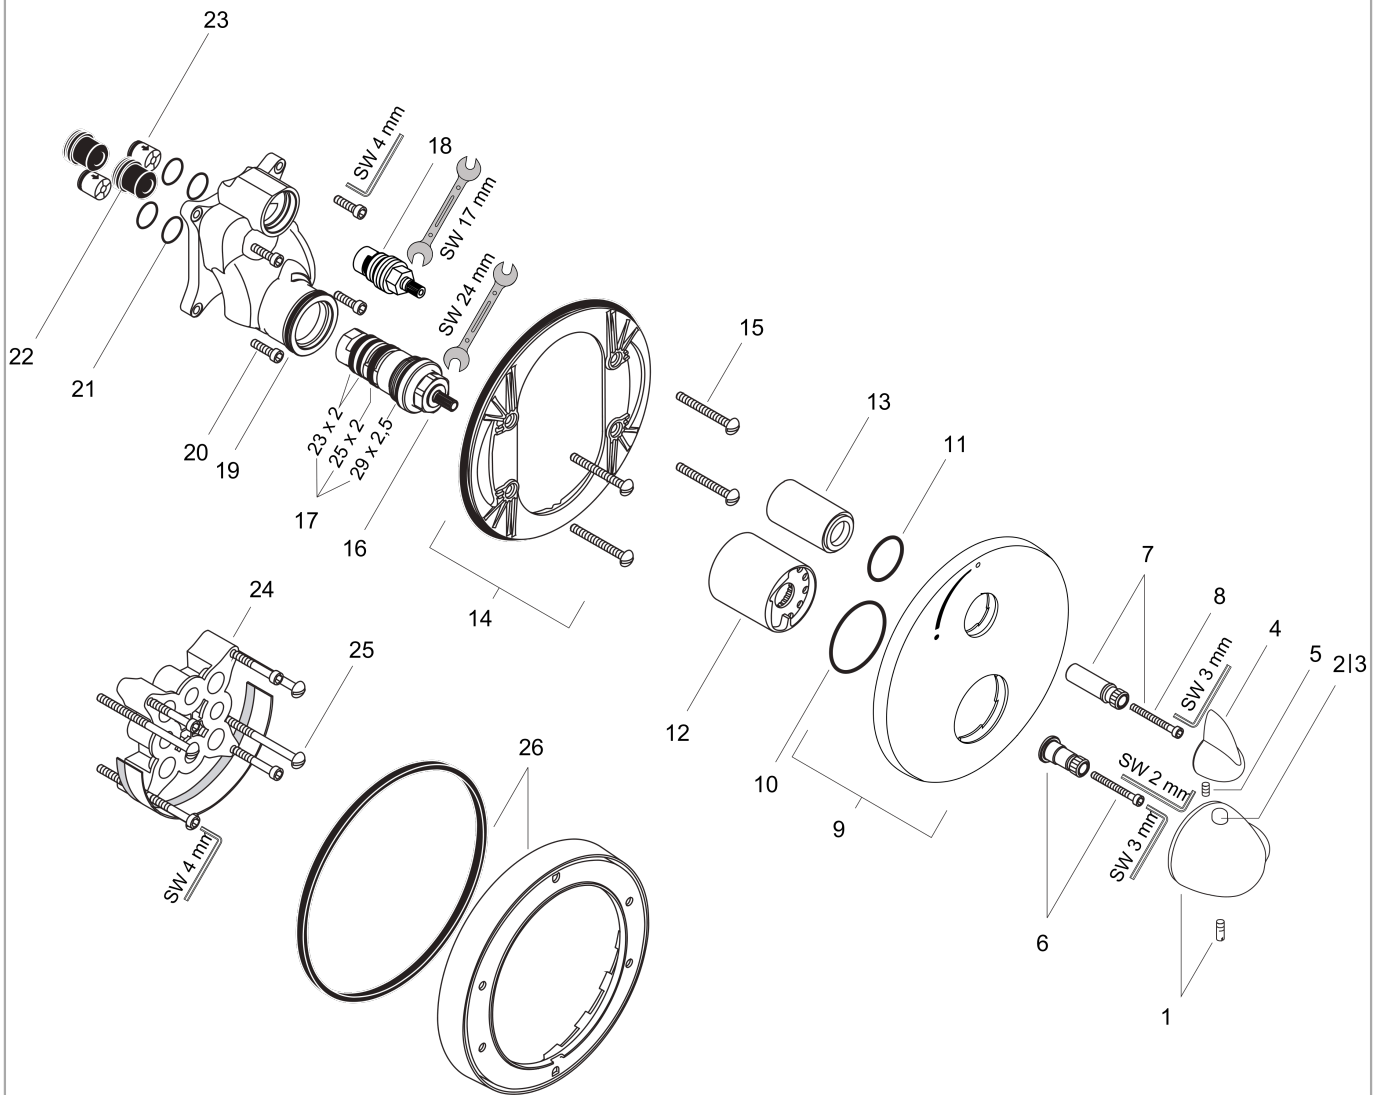

Ecostat

Ecostat E thermostatic mixer for concealed installation with shut-off valve

Surfaces: **chrome** Article Number: **15700000**

Exploded Drawing

Year of production: **07/08 - 12/14**

Ecostat

Ecostat E thermostatic mixer for concealed installation with shut-off valve

Surfaces: **chrome** Article Number: **15700000**

Spare part list

Year of production: **07/08 - 12/14**

Pos.	Description	Article Number	PC	PU
1	handle for thermostat	36391000	14	1
2	pushbutton	97792000	5	1
3	pushbutton red	97212000	7	1
4	handle	96449000	10	1
5	hollow set screw M4x8	97669000	1	1
6	adapter for handle	96435000	6	1
7	adapter for handle	96451000	5	1
8	hexagon socket screw M4x35	92160000	1	1
9	escutcheon Ø 170 mm	96551000	11	1
10	O-Ring 48x3	95508000	1	1
11	O-ring 29x3	98371000	2	1
12	sleeve	96439000	9	1
13	sleeve	96446000	8	1
14	sub plate	96447000	10	1
15	set of fixing screws	96454000	3	1
16	thermostat cartridge	94282000	15	1
17	sealing set	95037000	10	1
18	shut off unit right closing	94009000	9	1
19	O-ring 39x2	98158000	1	1
20	screw M5 x 20	96525000	3	1
21	O-ring 16x2	98133000	1	1
22	noise reduction	94073000	7	1
23	set of non return valves DW 15	94074000	5	1
24	extension 25 mm	13595000	0	1
25	set of fixing screws	97747000	1	1
26	extension 22 mm (Ø 170 mm)	13596000	0	1
a	concealed item	01800180	0	1
b	non return valve with filter	92499000	5	1