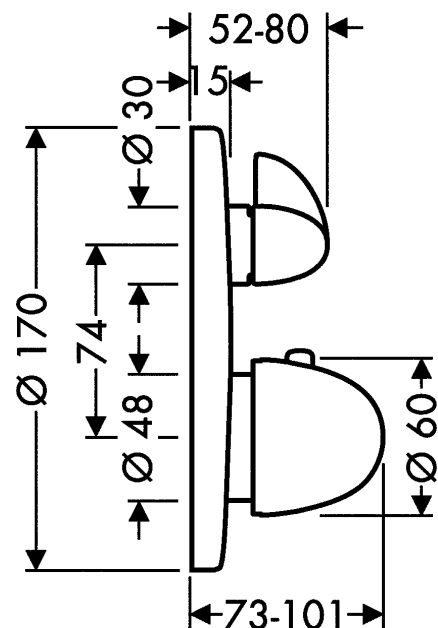

Scale drawing