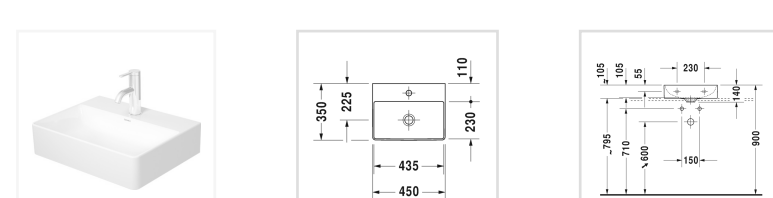

Умывальник для рук шлифованный, 073245

- ↓ Инструкция по уходу
- ↓ Монтажная инструкция
- ↓ Руководство по эксплуатации
- → CAD и данные по планированию

Номер артикула 073245

без перелива, с плоскостью под смеситель, включая выпуск с керамической крышкой, включая крепление, 450 мм

Читать далее ▾

Design by Duravit

Размеры

450 мм

Варианты

● 1 готовое отверстие под смеситель 0732450071 ▾

Также доступно с WonderGliss

Керамика, покрытая WonderGliss, будет оставаться гладкой, привлекательной и чистой в течение долгого времени

Цвета

Отправить запрос в магазин →

Запчасти

Сифон
#005036