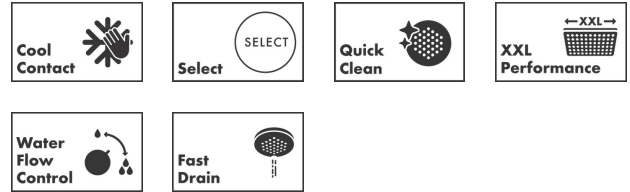

**Pulsify S****Showerpipe 260 2jet with ShowerTablet Select 400**Surfaces: **Matt Black** Article Number: **24240670****Description****product features**

- consists of: overhead shower, hand shower, shower thermostat, shower bar, shower hose
- overhead shower Pulsify 260 2jet
- shower head size overhead shower: 260 mm
- spray type overhead shower: PowderRain, Intense PowderRain
- ball-joint: overhead shower inclinable by 10-30°
- spray disc surface: graphite
- spray type hand shower: PowderRain, IntenseRain, Massage spray
- Fast Drain empties the overhead shower from an angle of 10°
- removable shower head
- shelf made of plastic
- maximum flow rate at 3 bar: 12,9 l/min
- minimum flow pressure: 1,3 bar
- pipe can be shortened in height
- shower arm length overhead shower: 163 mm
- CoolContact thermostat: Prevents the housing from heating up, making showering even safer
- thermostat ShowerTablet Select 400
- simultaneous utilization of 3 functions
- mounting type: exposed installation
- centre distance 150 ± 12 mm
- Thermostat is delivered with buttons hand shower, PowderRain, Intense PowderRain
- Eco-Function: the volume control regulates up to 30% of the water flow

**Technology****Design awards**

reddot winner 2021

**Pulsify S**  
**Showerpipe 260 2jet with ShowerTablet Select 400**  
 Surfaces: **Matt Black** Article Number: **24240670**

Product image

Scale drawing