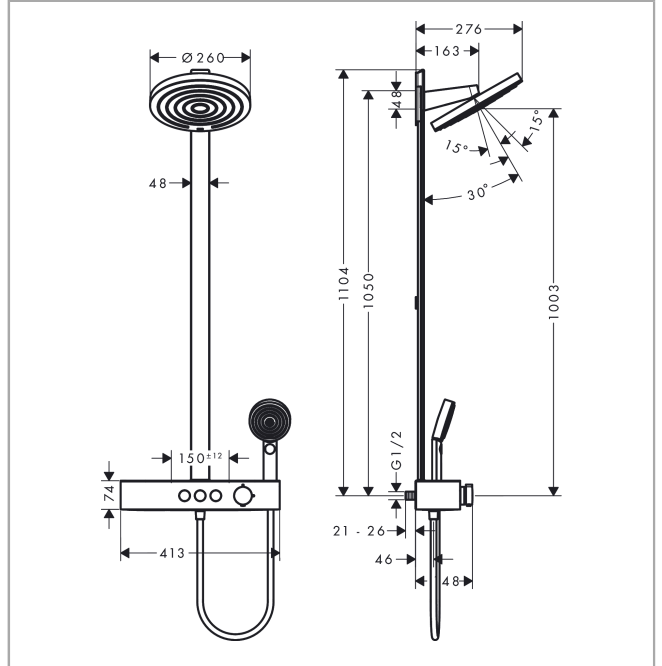

**Pulsify S****Showerpipe 260 2jet with ShowerTablet Select 400**Surfaces: **Matt Black** Article Number: **24240670****Description****product features**

- consists of: overhead shower, hand shower, shower thermostat, shower bar, shower hose
- overhead shower Pulsify 260 2jet
- shower head size overhead shower: 260 mm
- spray type overhead shower: PowderRain, Intense PowderRain
- ball-joint: overhead shower inclinable by 10-30°
- spray disc surface: graphite
- spray type hand shower: PowderRain, IntenseRain, Massage spray
- Fast Drain empties the overhead shower from an angle of 10°
- removable shower head
- shelf made of plastic
- maximum flow rate at 3 bar: 12,9 l/min
- minimum flow pressure: 1,3 bar
- pipe can be shortened in height
- shower arm length overhead shower: 163 mm
- CoolContact thermostat: Prevents the housing from heating up, making showering even safer
- thermostat ShowerTablet Select 400
- simultaneous utilization of 3 functions
- mounting type: exposed installation
- centre distance 150 ± 12 mm
- Thermostat is delivered with buttons hand shower, PowderRain, Intense PowderRain
- Eco-Function: the volume control regulates up to 30% of the water flow

**Technology****Design awards**

reddot winner 2021

**Pulsify S**  
**Showerpipe 260 2jet with ShowerTablet Select 400**  
 Surfaces: **Matt Black** Article Number: **24240670**

Product image

Scale drawing