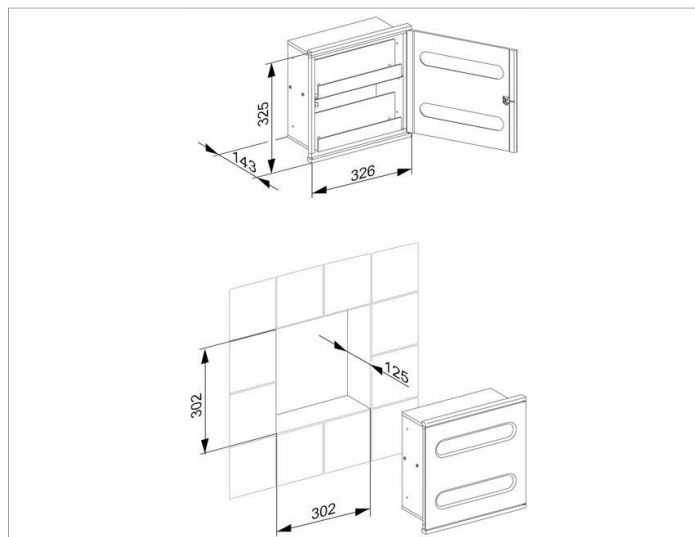

в комплекте из:

- 2 дозаторов бумажных полотенец

(предназначены для 100 бумажных полотенец  
формата 25 x 23 см в сложенном виде)**поверхность**

хром/алюминий лак/слева

**Габариты**

326 x 325 x 143 mm

**ЧЕРТЕЖ****спецификации**

KEUCO PLAN INTEGRAL Washbasin Module 2, 44985011701

A classic washbasin module in a stylish yet functional design  
for recessed installation

front: chrome-plated/aluminium lacquered

as desired aluminium silver (RAL 9006) or white (RAL 9010)

recessed carcass: sheet steel zinc-plated and lacquered

door left hand hinged,

the recessed grip is covered, with a lock and an integrated releasing  
mechanism,

complete, consisting of:

2 Paper towel dispensers, each for max. 100 paper towels  
(9-7/8" x 9-1/16")

Exterior measurements: Height 12-13/16", width 12-13/16", depth 5-5/8"

Cutout measurements: Height 11-7/8", width 11-7/8", depth 4-15/16"