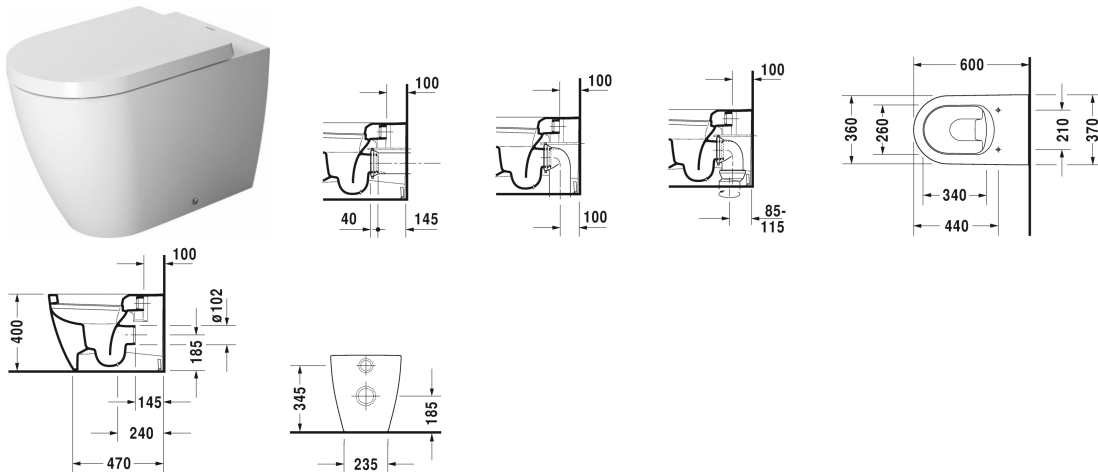

ME by Starck Toilet floor standing # 216909..00 / 216909..00 / 216909..00 / 216909..00

|< 370 mm >|

Toilet floor standing	Dimension	Weight	Order number
back to wall, washdown model, fixings included, horizontal outlet, UWL class 1			
Colors			
00 White Alpin 20 HygieneGlaze (an antibacterial ceramic glaze that provides almost indefinite effectiveness) 26 White/White Satin Matt 90 White HygieneGlaze/White Satin Matt			
Variant			
♣ inside colour White, outside colour White, 4,5 l	370 x 600 mm	29.000 kilogram	216909..00
♣ inside colour White, outside colour White, 4,5 l	370 x 600 mm	29.000 kilogram	216909..00
♣ inside colour White, outside colour White Satin Matt, 4,5 l	370 x 600 mm	29.000 kilogram	216909..00
♣ inside colour White, outside colour White Satin Matt, 4,5 l	370 x 600 mm	29.000 kilogram	216909..00
Sanitary ceramics with the special WonderGliss surface finish will remain clean and attractive-looking for a long time to come. When ordering WonderGliss please add a "1" as eleventh digit to the model number.			
Accessory for ceramics			
Toilet seat and cover removable, hinges stainless steel, with soft closure		2.100 kilogram	002009
Toilet seat and cover hinges stainless steel, without soft closure		2.100 kilogram	002001
Accessory			
Vario connector set incl. excenter	Ø 110 mm	1.500 kilogram	001422

All drawings contain the necessary measurements which are subject to standard tolerances. They are stated in mm and are non-binding. Exact measurements, in particular for customised installation scenarios, can only be taken from the finished piece.