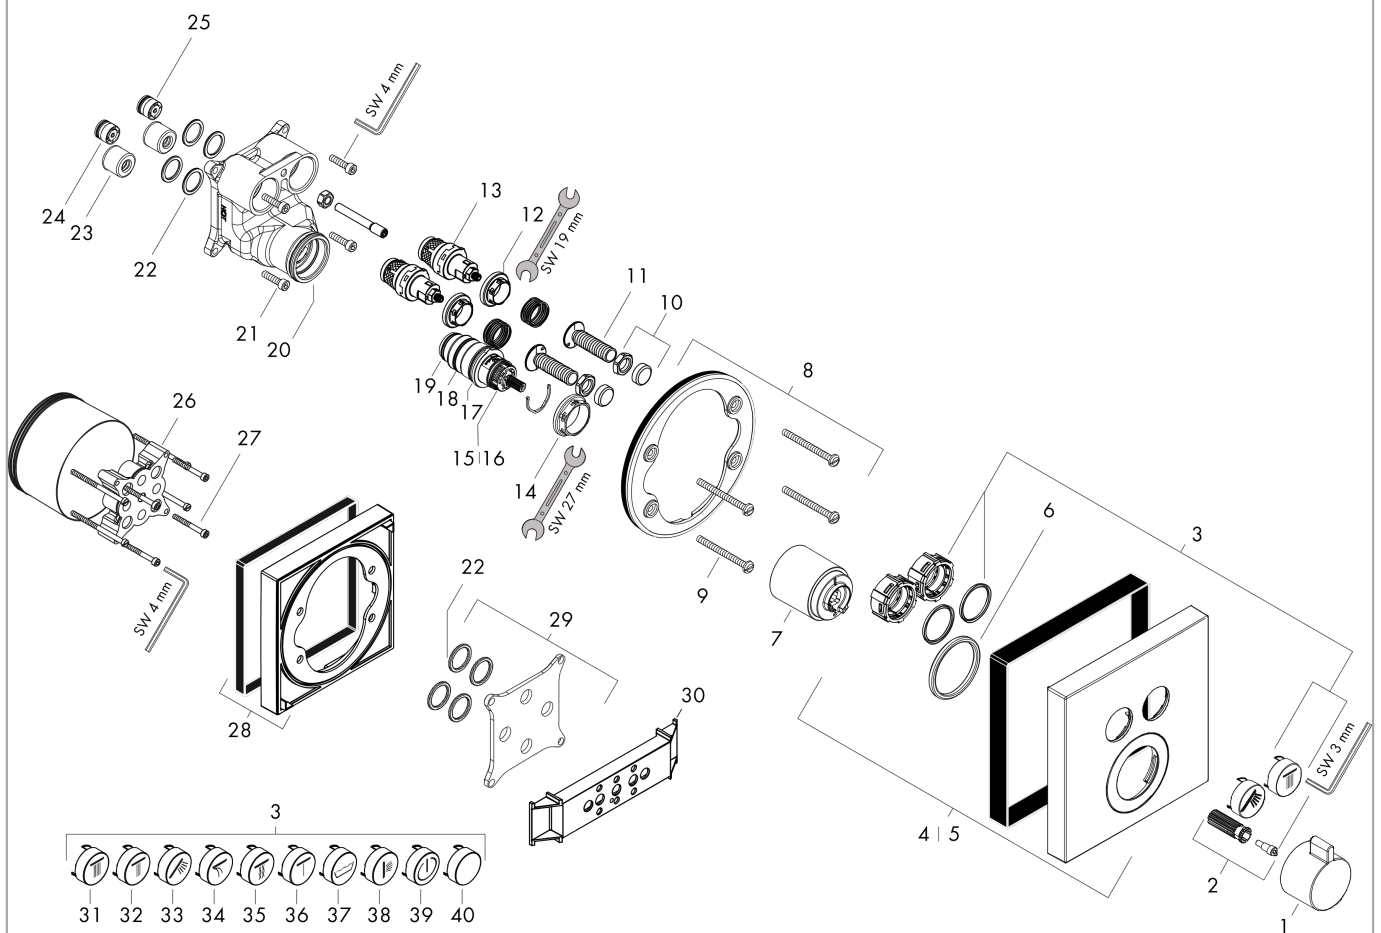

ShowerSelect

Термостат, скрытого монтажа, для 2 потребителей

Поверхность: **Матовый черный хром** Артикульный номер: **15763340**

Покомпонентное изображение

Год выпуска: >11/19

ShowerSelect

Термостат, скрытого монтажа, для 2 потребителей

Поверхность: **Матовый черный хром** Артикульный номер: **15763340**

Перечень запасных частей

Год выпуска: >11/19

Позиция	Описание	Артикульный номер	PC	PU
1	handle for thermostat	92215340	-	1
2	handle fixing set	95843000	-	1
3	set of symbols	92218000	-	1
4	escutcheon 155 / 155 mm	92217340	-	1
5	escutcheon for exchanged connections	92393XXX	-	-
6	O-ring 44x4	98471000	-	1
7	sleeve	92216340	-	1
8	holder for escutcheon	98793000	-	1
9	set of fixing screws	96454000	-	1
10	nut and flange	92696000	-	1
11	Select-adapter	92219000	-	1
12	nut	98368000	-	1
13	shut off unit	95758000	-	1
14	nut	98913000	-	1
15	thermostat cartridge	98282000	-	1
16	cartridge for exchanged connections	92373000	-	1
17	O-ring 20x1,5	98197000	-	1
18	O-ring 25x1,5	98146000	-	1
19	O-ring 25x2,5	92146000	-	1
20	O-ring 36x2	98156000	-	1
21	set of screws	96525000	-	1
22	O-ring 16x2	98133000	-	1
23	noise reduction	94073000	-	1
24	non return valve (pressure-resistant up to 2 MPa)	92594000	-	1
25	non return valve	97980000	-	1
26	extension 25 mm	13595000	-	1
27	set of fixing screws	97747000	-	1
28	extension 22 mm	13593340	-	1
29	compensation set 1°	95521000	-	1
30	fit-up aid	92540000	-	1
31	symbol head shower Rain large	93571880	-	1
32	symbol head shower Rain small	93572880	-	1
33	symbol handshower	93573880	-	1
34	symbol Flood jet	93574880	-	1
35	symbol Whirl	93575880	-	1
36	symbol Mono	93576880	-	1
37	symbol tub	93577880	-	1
38	symbol body shower	93578880	-	1
39	symbol ON/OFF	93579880	-	1
40	pushbutton	93955880	-	1
a	concealed item	01800180	-	1