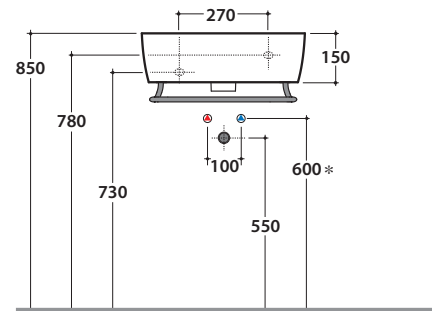

# GLOBO

Ceramic antibacterial effect  
BATAFORM®

Glazed product with  
CERASLIDE®

Cod. **GE046BI**

Basin 50.22 h15 cm. Wall-hung installation. Fixing kit included. Weight 9 Kg

\* For taps mounted on counter top

Cod. **PG051CR**

Front brass chromium-plated towel rail.

Cod. **FI012BI**

Push open valve drain with ceramic top for basins with overflow. Weight 0,5 Kg

Cod. **FI012CR**

Push open chromed valve drain for basins with overflow. Weight 0,5 Kg