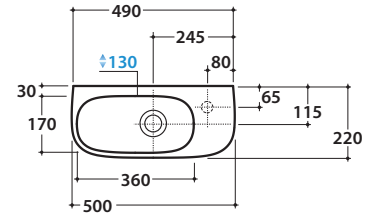

# GLOBO

Ceramic antibacterial effect  
BATAFORM®

Glazed product with  
CERASLIDE®

Cod. **GE046BI**

Basin 50.22 h15 cm. Wall-hung installation. Fixing kit included. Weight 9 Kg

\* For taps mounted on counter top

Cod. **PG051CR**

Front brass chromium-plated towel rail.

Cod. **FI012BI**

Push open valve drain with ceramic top for basins with overflow. Weight 0,5 Kg

Cod. **FI012CR**

Push open chromed valve drain for basins with overflow. Weight 0,5 Kg