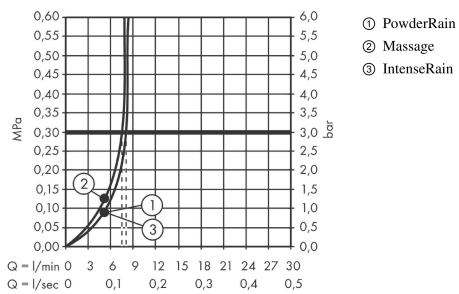

Pulsify Select S

Shower system 105 3jet Relaxation EcoSmart with Ecostat Fine and shower bar 90 cm

Finish: **Chrome** Article Number: **24261000**

Description

product features

- consists of: hand shower, shower thermostat, shower bar, slider, shower hose
- shower head size: 105 mm
- flow rate PowderRain spray (at 3 bar): 8,2 l/min
- spray type hand shower: PowderRain, IntenseRain, Massage spray
- maximum flow rate at 3 bar: 8,2 l/min
- minimum flow pressure: 1,2 bar
- max. operating pressure: 6 bar
- convenient spray selection via Select button
- temperature and water flow control, Select push-button on/off control for 1 outlet
- thermostat: Ecostat Fine
- EcoStop+ button limits the water consumption to 6 l/min
- safety stop at 40°C
- adjustable hot water limitation
- intrinsically safe against backflow
- slider rotatable on the pipe for left or right operation
- profile pipe: round
- shower bar diameter: 22 mm
- pipe length: 959 mm
- drilling distance: 915 mm
- wall supports made of plastic
- nuts shower hose: shower hose with conical nut on both ends
- pivot connector prevents hose from tangling

Technology

Pulsify Select S

Shower system 105 3jet Relaxation EcoSmart with EcoStat Fine and shower bar 90 cm

Finish: **Chrome** Article Number: **24261000**

Product image

Scale drawing

Flowchart

The consumption was measured in combination with the appropriate fittings (thermostat/mixer/in-wall valve) to reflect actual application in practice.