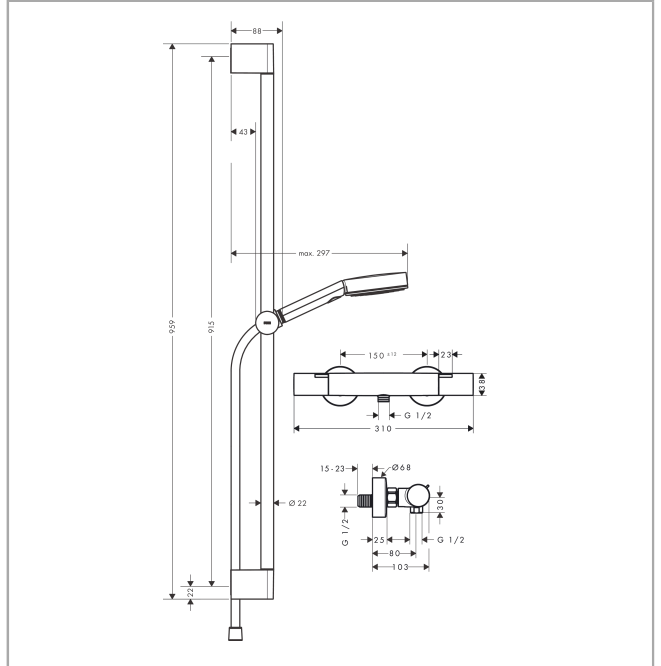

Pulsify Select S

Shower system 105 3jet Relaxation EcoSmart with Ecostat Fine and shower bar 90 cm

Finish: **Chrome** Article Number: **24261000**

Description

product features

- consists of: hand shower, shower thermostat, shower bar, slider, shower hose
- shower head size: 105 mm
- flow rate PowderRain spray (at 3 bar): 8,2 l/min
- spray type hand shower: PowderRain, IntenseRain, Massage spray
- maximum flow rate at 3 bar: 8,2 l/min
- minimum flow pressure: 1,2 bar
- max. operating pressure: 6 bar
- convenient spray selection via Select button
- temperature and water flow control, Select push-button on/off control for 1 outlet
- thermostat: Ecostat Fine
- EcoStop+ button limits the water consumption to 6 l/min
- safety stop at 40°C
- adjustable hot water limitation
- intrinsically safe against backflow
- slider rotatable on the pipe for left or right operation
- profile pipe: round
- shower bar diameter: 22 mm
- pipe length: 959 mm
- drilling distance: 915 mm
- wall supports made of plastic
- nuts shower hose: shower hose with conical nut on both ends
- pivot connector prevents hose from tangling

Technology

Pulsify Select S

Shower system 105 3jet Relaxation EcoSmart with EcoStat Fine and shower bar 90 cm

Finish: **Chrome** Article Number: **24261000**

Product image

Scale drawing

Flowchart

The consumption was measured in combination with the appropriate fittings (thermostat/mixer/in-wall valve) to reflect actual application in practice.