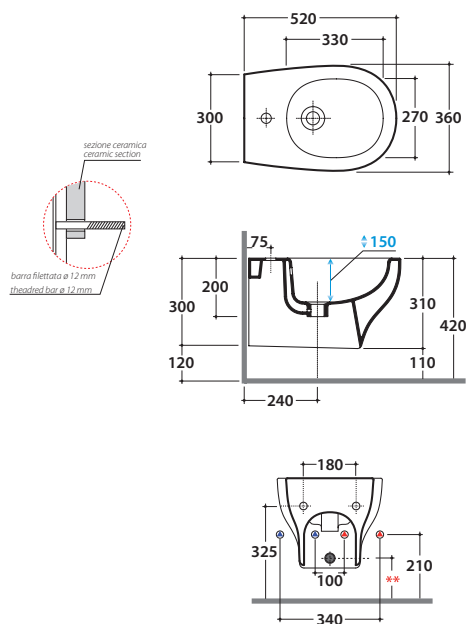

GRACE WALL-HUNG BIDET GRS10BI

CE EN 14528:2019

GLOBO

Cod. **GRS10BI**

Wall-hung bidet one hole 52.36 h31 cm. Fixing kit included. Weight 19 Kg

**For installation with:
Siphon "S"-150 mm
Siphon SF052- 120 mm

Cod. **FI012BI**

Push open valve drain with ceramic top for bidet. Weight 0,5 Kg

Cod. **FI012CR**

Push open chromed valve drain for bidet. Weight 0,5 Kg

Cod. **PU001**

Acoustic and crash protection.

Cod. **FI002**

Fixing brackets for W/H sanitary. Weight 2,5 Kg