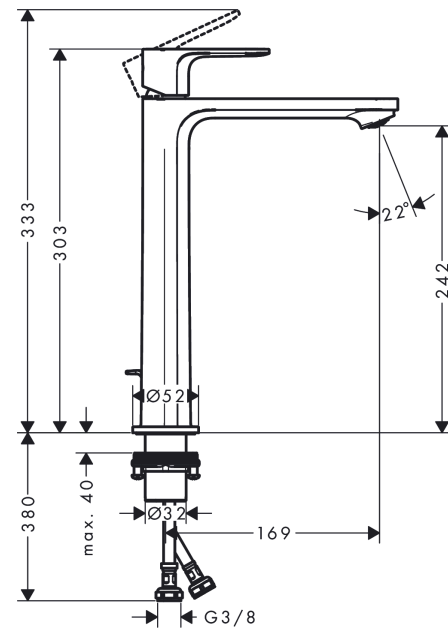

Rebris E

Single lever basin mixer 240 CoolStart for washbowls with pop-up waste set

Surfaces: **Chrome** Article Number: **72581000**

Description

product features

- consists of: single lever basin mixer, waste set
- ComfortZone 240
- projection: 169 mm
- spout height: 242 mm
- spray type: normal spray
- maximum flow rate at 3 bar: 5 l/min
- ceramic cartridge
- temperature limitation adjustable
- suitable for continuous flow water heaters
- pop-up waste set G 1¼
- material waste set: synthetic
- connection type: G ¾ connections
- connection dimension: DN15
- cold water in middle position

Technology

Design awards

Product image

Scale drawing

Rebris E

Single lever basin mixer 240 CoolStart for washbowls with pop-up waste set

Surfaces: **Chrome** Article Number: **72581000**

Flowchart

Rebris E
Single lever basin mixer 240 CoolStart for washbowls with pop-up waste set
 Surfaces: **Chrome** Article Number: **72581000**

Exploded Drawing

Year of production: >06/22

Rebris E

Single lever basin mixer 240 CoolStart for washbowls with pop-up waste set

Surfaces: **Chrome** Article Number: **72581000**

Spare part list

Year of production: >06/22

Pos.	Description	Article Number	Price	PU
1	handle	94643000	€ 44,63	1
2	screw cover	95704000	€ 3,21	1
3	hollow set screw M6x10 DIN 916	96029000	€ 3,21	1
4	flange	98863000	€ 44,63	1
5	nut	98864000	€ 35,94	1
6	O-ring 24x2	98388000	€ 3,21	1
7	O-ring 27x1,5	92527000	€ 11,31	1
8	O-ring 25x1,5	98146000	€ 3,21	1
9	cartridge, assy	95973001	€ 70,57	1
10	seal	98865000	€ 28,20	1
11	adapter for cartridge	98866000	€ 28,20	1
12	O-ring 23x2	98398000	€ 3,21	1
13	aerator M24x1 (5 l/min)	94364000	€ 8,45	1
14	fixing set (Ø 32)	13961000	€ 22,37	1
15	lever collar	97548000	€ 3,21	1
16	connection hose 600 mm M8x0,75 G3/8	96556000	€ 22,37	1
17	O-ring 6,6x1,6	93019000	€ 3,21	1
18	pull rod	96657000	€ 11,31	1
a	pop up waste	92168000	€ 35,94	1
b	fixation extension 35 mm	13898000	€ 70,57	1
c	lever arm 340mm (ball-Ø12mm)	96324000	€ 22,37	1