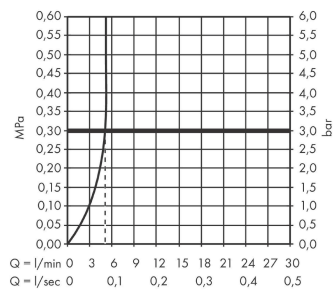

Rebris E

Single lever basin mixer 240 CoolStart for washbowls with pop-up waste set

Surfaces: **Chrome** Article Number: **72581000**

Description

product features

- consists of: single lever basin mixer, waste set
- ComfortZone 240
- projection: 169 mm
- spout height: 242 mm
- spray type: normal spray
- maximum flow rate at 3 bar: 5 l/min
- ceramic cartridge
- temperature limitation adjustable
- suitable for continuous flow water heaters
- pop-up waste set G 1¼
- material waste set: synthetic
- connection type: G ¾ connections
- connection dimension: DN15
- cold water in middle position

Technology

Design awards

Product image

Scale drawing

Rebris E

Single lever basin mixer 240 CoolStart for washbowls with pop-up waste set

Surfaces: **Chrome** Article Number: **72581000**

Flowchart