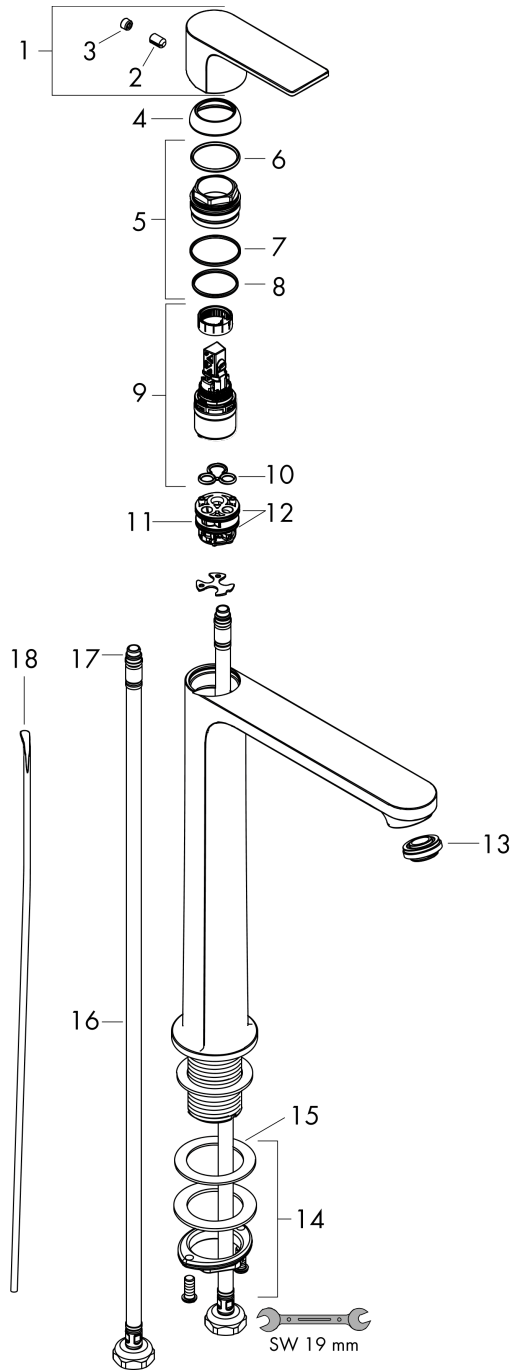

Rebris E

Single lever basin mixer 240 CoolStart for washbowls with pop-up waste set

Surfaces: **Chrome** Article Number: **72581000**

Description

product features

- consists of: single lever basin mixer, waste set
- ComfortZone 240
- projection: 169 mm
- spout height: 242 mm
- spray type: normal spray
- maximum flow rate at 3 bar: 5 l/min
- ceramic cartridge
- temperature limitation adjustable
- suitable for continuous flow water heaters
- pop-up waste set G 1¼
- material waste set: synthetic
- connection type: G ¾ connections
- connection dimension: DN15
- cold water in middle position

Technology

Design awards

Product image

Scale drawing

Rebris E

Single lever basin mixer 240 CoolStart for washbowls with pop-up waste set

Surfaces: **Chrome** Article Number: **72581000**

Flowchart

Rebris E
Single lever basin mixer 240 CoolStart for washbowls with pop-up waste set
 Surfaces: **Chrome** Article Number: **72581000**

Exploded Drawing

Year of production: >06/22

Rebris E

Single lever basin mixer 240 CoolStart for washbowls with pop-up waste set

Surfaces: **Chrome** Article Number: **72581000**

Spare part list

Year of production: >06/22

Pos.	Description	Article Number	Price	PU
1	handle	94643000	€ 44,63	1
2	screw cover	95704000	€ 3,21	1
3	hollow set screw M6x10 DIN 916	96029000	€ 3,21	1
4	flange	98863000	€ 44,63	1
5	nut	98864000	€ 35,94	1
6	O-ring 24x2	98388000	€ 3,21	1
7	O-ring 27x1,5	92527000	€ 11,31	1
8	O-ring 25x1,5	98146000	€ 3,21	1
9	cartridge, assy	95973001	€ 70,57	1
10	seal	98865000	€ 28,20	1
11	adapter for cartridge	98866000	€ 28,20	1
12	O-ring 23x2	98398000	€ 3,21	1
13	aerator M24x1 (5 l/min)	94364000	€ 8,45	1
14	fixing set (Ø 32)	13961000	€ 22,37	1
15	lever collar	97548000	€ 3,21	1
16	connection hose 600 mm M8x0,75 G3/8	96556000	€ 22,37	1
17	O-ring 6,6x1,6	93019000	€ 3,21	1
18	pull rod	96657000	€ 11,31	1
a	pop up waste	92168000	€ 35,94	1
b	fixation extension 35 mm	13898000	€ 70,57	1
c	lever arm 340mm (ball-Ø12mm)	96324000	€ 22,37	1