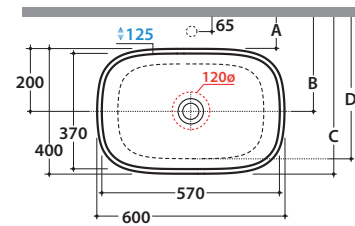

GENESIS BASIN GE045BI

CE EN 14688:2015

It can be combined with Arredo Wood furniture

Ceramic antibacterial effect
BATAFORM®

Glazed product with
CERASLIDE®

Le Pietre

Cod. **GE045BI**

Basin 60.40 h15 cm. Sit-on installation. Weight 13 Kg

GLOBO

	Rubinetto a parete Wall mounted taps	Rubinetto su piano Taps mounted on counter top
A:	60	110
B:	260	310
C:	420	510
D:	440	490

* For taps mounted on counter top

Cod. **FI024BI**

Valve drain with ceramic top for basins without overflow. Weight 0,5 Kg

Cod. **FI024CR**

Chromed valve drain for basins without overflow. Weight 0,5 Kg