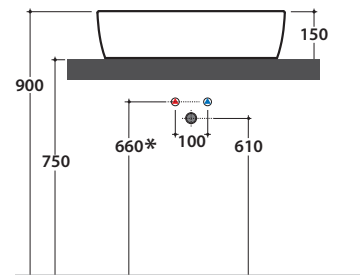

GENESIS BASIN GE045BI

CE EN 14688:2015

It can be combined with Arredo Wood furniture

Ceramic antibacterial effect
BATAFORM®

Glazed product with
CERASLIDE®

Le Pietre

Cod. **GE045BI**

Basin 60.40 h15 cm. Sit-on installation. Weight 13 Kg

GLOBO

	Rubinetto a parete Wall mounted taps	Rubinetto su piano Taps mounted on counter top
A:	60	110
B:	260	310
C:	420	510
D:	440	490

* For taps mounted on counter top

Cod. **FI024BI**

Valve drain with ceramic top for basins without overflow. Weight 0,5 Kg

Cod. **FI024CR**

Chromed valve drain for basins without overflow. Weight 0,5 Kg