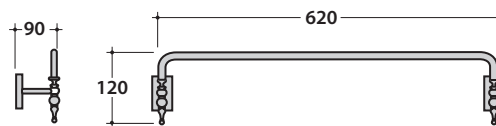

# GLOBO

Cod. **PAAC45**

Towel rail 60 cm. Weight 1,6 Kg