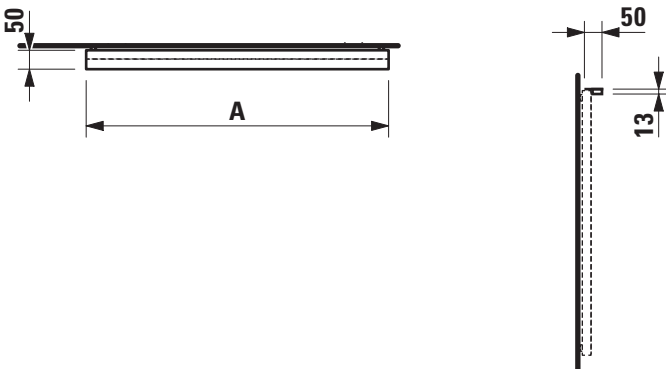

FRAME 25 MIRROR

LED light element horizontal for mirror

44756.3

44756.4

44756.5

TECHNICAL DATA

Order no.	44756.3, 44756.4, 44756.5	Mounting acc. incl.	Installation set
Certified to	IP44	Mounting information	230V power supply required
Dimensions (WxHxD)	400 x 50 x 13 mm / 44756.3 600 x 50 x 13 mm / 44756.4 800 x 50 x 13 mm / 44756.5	Colour	450 – Black matt
matching for	mirror 44740.0, 44740.1, 44740.2, 44740.3, 44740.4, 44740.5, 44740.6, 44740.7, 44740.8, 44740.9, 44741.0 only in connection with frame colour option 450		Multiple assembly is possible.
Specification	LED light element – Black matt Fixation directly on the mirror frame hardwired for room switch 4000 Kelvin (daylight), IP44, 230V		
Weight	44756.3 – 0,25 kg 44756.4 – 0,4 kg 44756.5 – 0,5 kg		

TECHNICAL DRAWINGS / S 1 : 20

A / mm	
400	Frame 25 light element 44756.3
600	Frame 25 light element 44756.4
800	Frame 25 light element 44756.5