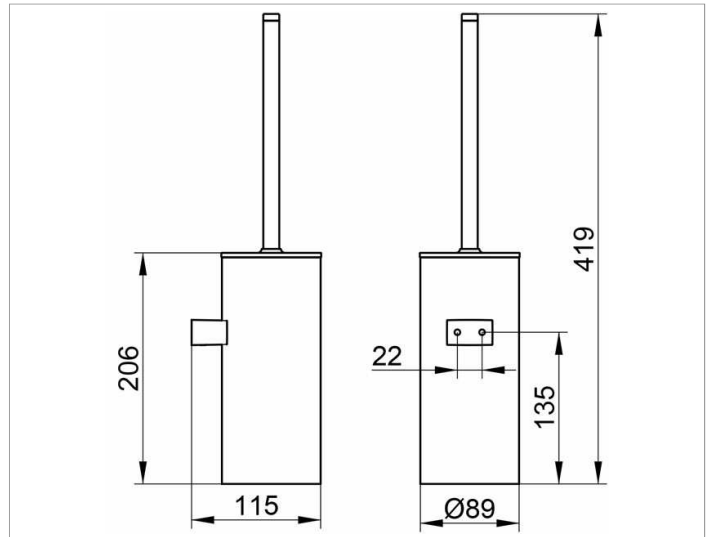

**Collection Moll**  
**12769010100 Toilet brush set**

**PRODUCT**

**DRAWING**

**PRODUCT ATTRIBUTES**

complete with opaque synthetic insert, brush with handle and lid, spare brush head

**SURFACE**

chrome-plated/white

**SPECIFICATIONS**

KEUCO COLLECTION MOLL toilet brush set 12769010100  
 Toilet brush set in an esthetic design with slightly rounded edges, with lid, wall mounted model, chrome, synthetic insert, mat, white, brush with lid, white, with chrome-plated handle and spare brush head, white, Total height 419 mm, diameter 88 mm, Projection 115 mm  
 The toilet brush set is fitted with 2 hidden fixing points incl. corrosion-free mounting material