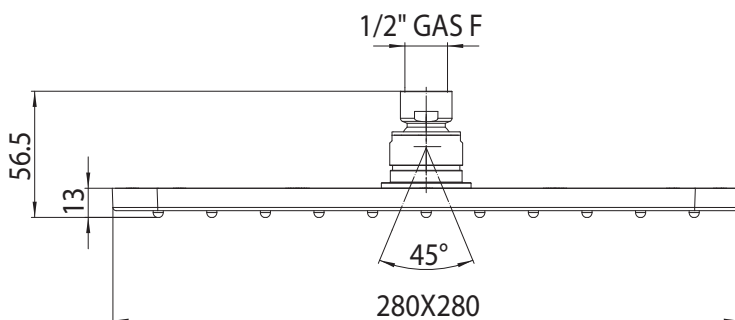

BOSSINI

HIGH QUALITY SHOWER SYSTEMS

SCHEDA TECNICA
TECHNICAL SHEET

I00598 COSMO 280 x 280 mm

Soffione Cosmo in ottone autopulente con snodo 1/2" F

Brass Cosmo shower head with 1/2" F swivel ball – Easy-Clean