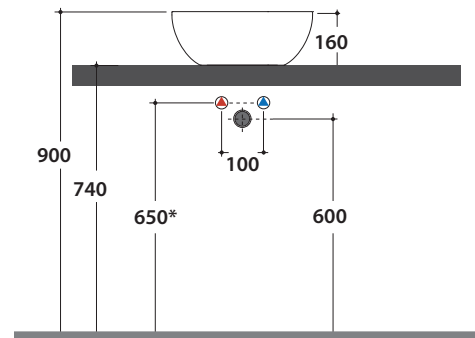

Basin 42.42 h16 cm. Sit-on installation. Weight 8,5 Kg

\* For taps mounted on counter top

Cod. **FI024BI**

Valve drain with ceramic top for basins without overflow. Weight 0,5 Kg

Cod. **FI024CR**

Chromed valve drain for basins without overflow. Weight 0,5 Kg