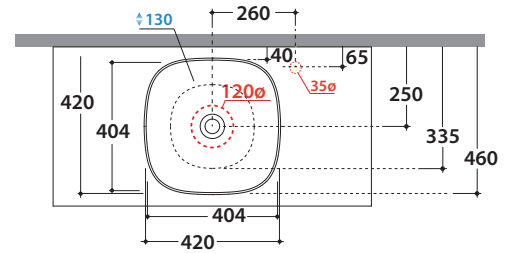

T-EDGE BASIN B6Q43BI

CE EN 14688:2015

GLOBO

It can be combined with Arredo Wood furniture

Ceramic antibacterial effect
BATAFORM®

Bagno di Colore

Glazed product with
CERASLIDE®

GLOBOTHIN®

Le Pietre

Cod. **B6Q43BI**

Basin 42.42 h16 cm. Sit-on installation. Weight 8,5 Kg