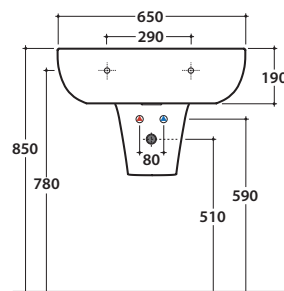

# GLOBO

Cod. **GR065BI**

Basin 65.52 h19cm. Wall-hung installation or on floor mounted / wall-hung pedestal. Weight 21 kg.

Cod. **GRS05BI**

Wall-hung pedestal 28.37 h26cm. Weight 9 kg

Cod. **GR005BI**

Floor-mounted pedestal 19.21 h69 cm. Weight 15 kg

Cod. **FI012BI**

Push open valve drain with ceramic top for basins with overflow. Weight 0,5 Kg

Cod. **FI012CR**

Push open chromed valve drain for basins with overflow. Weight 0,5 Kg