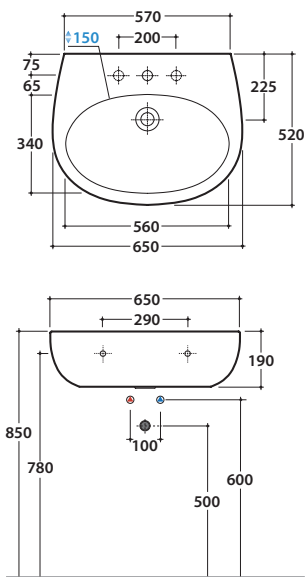

# GRACE BASIN GR065BI

CE EN 14688:2015

# GLOBO

Cod. **GR065BI**

Basin 65.52 h19cm. Wall-hung installation or on floor mounted / wall-hung pedestal. Weight 21 kg.

Cod. **GRS05BI**

Wall-hung pedestal 28.37 h26cm. Weight 9 kg

Cod. **GR005BI**

Floor-mounted pedestal 19.21 h69 cm. Weight 15 kg

Cod. **FI012BI**

Push open valve drain with ceramic top for basins with overflow. Weight 0,5 Kg

Cod. **FI012CR**

Push open chromed valve drain for basins with overflow. Weight 0,5 Kg