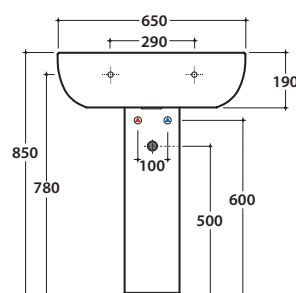

# GLOBO

Cod. **GR065BI**

Basin 65.52 h19cm. Wall-hung installation or on floor mounted / wall-hung pedestal. Weight 21 kg.

Cod. **GRS05BI**

Wall-hung pedestal 28.37 h26cm. Weight 9 kg

Cod. **GR005BI**

Floor-mounted pedestal 19.21 h69 cm. Weight 15 kg

Cod. **FI012BI**

Push open valve drain with ceramic top for basins with overflow. Weight 0,5 Kg

Cod. **FI012CR**

Push open chromed valve drain for basins with overflow. Weight 0,5 Kg