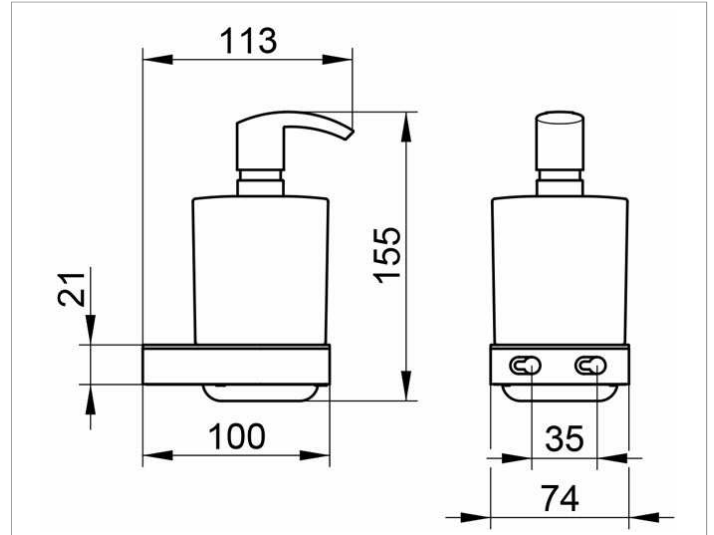

**Smart.2**

14752010100 Lotion dispenser

**PRODUCT**

**DRAWING**

**PRODUCT ATTRIBUTES**

opaque synthetic, matt, complete with pump and holder  
Capacity: approx. 200 ml,  
Dosage: approx. 0,5 ml/stroke

**SURFACE**

chrome-plated/white