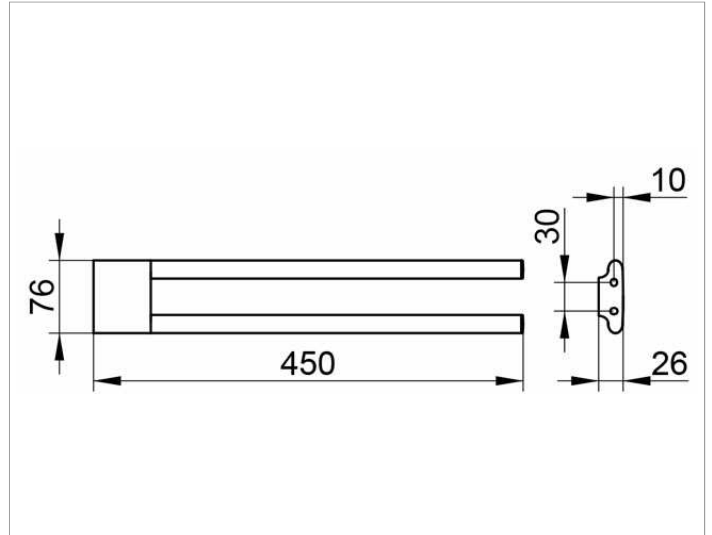

Edition 400  
11518YY0000 Towel holder

**PRODUCT**

**DRAWING**

**PRODUCT ATTRIBUTES**

fixed

**SURFACE**

03, 05, 13

**DIMENSION**

450 mm