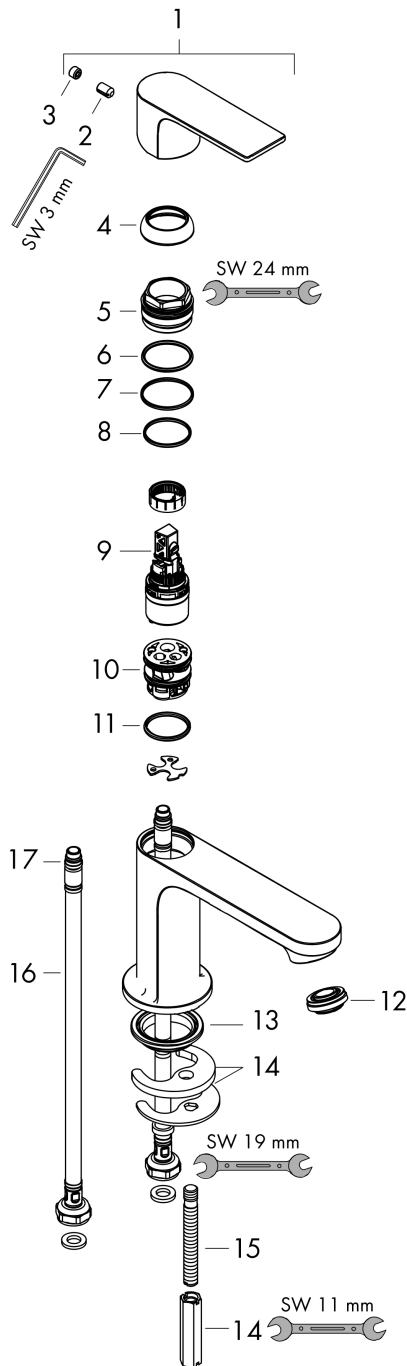

Rebris E
Single lever basin mixer 110 CoolStart without waste set
 Surfaces: **Chrome** Article Number: **72560000**

Description

product features

- ComfortZone 110
- projection: 133 mm
- spout height: 109 mm
- spray type: normal spray
- maximum flow rate at 3 bar: 5 l/min
- ceramic cartridge
- temperature limitation adjustable
- suitable for continuous flow water heaters
- connection type: G 3/8 connections
- connection dimension: DN15
- cold water in middle position

Technology

Design awards

Certificates

Product image

Scale drawing

Flowchart

Rebris E
Single lever basin mixer 110 CoolStart without waste set
 Surfaces: **Chrome** Article Number: **72560000**

Exploded Drawing

Year of production: >06/22

Rebris E**Single lever basin mixer 110 CoolStart without waste set**Surfaces: **Chrome** Article Number: **72560000****Spare part list**

Year of production: >06/22

Pos.	Description	Article Number	Price	PU
1	handle	94645000	€ 44,63	1
2	hollow set screw M6x10 DIN 916	96029000	€ 3,21	1
3	screw cover	95704000	€ 3,21	1
4	flange	98863000	€ 44,63	1
5	nut	98864000	€ 35,94	1
6	O-ring 24x2	98388000	€ 3,21	1
7	O-ring 27x1,5	92527000	€ 11,31	1
8	O-ring 25x1,5	98146000	€ 3,21	1
9	cartridge, assy	95973001	€ 70,57	1
10	adapter for cartridge	95975000	€ 8,45	1
11	O-ring 23x2	98398000	€ 3,21	1
12	aerator M24x1 (5 l/min)	94364000	€ 8,45	1
13	seal Ø 42	98722000	€ 5,24	1
14	fixing set	96016000	€ 28,20	1
15	screw M8 x 68	97736000	€ 5,24	1
16	connection hose 450 mm M8x0,75 G3/8	97206000	€ 28,20	1
17	O-ring 6,6x1,6	93019000	€ 3,21	1