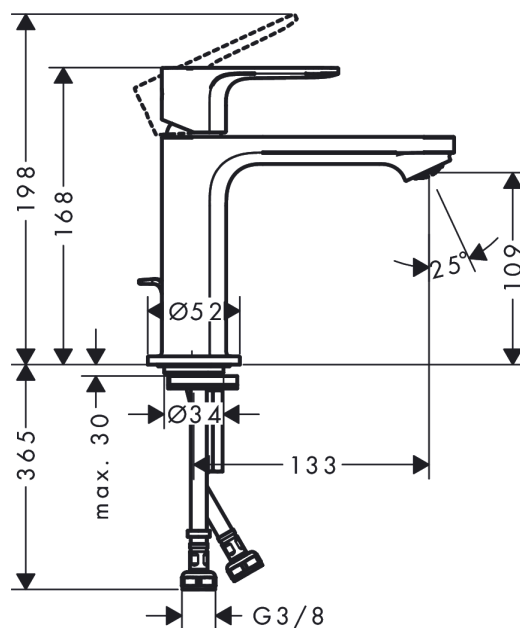

Rebris E
Single lever basin mixer 110 CoolStart without waste set
 Surfaces: **Chrome** Article Number: **72560000**

Description

product features

- ComfortZone 110
- projection: 133 mm
- spout height: 109 mm
- spray type: normal spray
- maximum flow rate at 3 bar: 5 l/min
- ceramic cartridge
- temperature limitation adjustable
- suitable for continuous flow water heaters
- connection type: G 3/8 connections
- connection dimension: DN15
- cold water in middle position

Technology

Design awards

Certificates

Product image

Scale drawing

Flowchart

Rebris E
Single lever basin mixer 110 CoolStart without waste set
 Surfaces: **Chrome** Article Number: **72560000**

Exploded Drawing

Year of production: >06/22

Rebris E**Single lever basin mixer 110 CoolStart without waste set**Surfaces: **Chrome** Article Number: **72560000****Spare part list**

Year of production: >06/22

Pos.	Description	Article Number	Price	PU
1	handle	94645000	€ 44,63	1
2	hollow set screw M6x10 DIN 916	96029000	€ 3,21	1
3	screw cover	95704000	€ 3,21	1
4	flange	98863000	€ 44,63	1
5	nut	98864000	€ 35,94	1
6	O-ring 24x2	98388000	€ 3,21	1
7	O-ring 27x1,5	92527000	€ 11,31	1
8	O-ring 25x1,5	98146000	€ 3,21	1
9	cartridge, assy	95973001	€ 70,57	1
10	adapter for cartridge	95975000	€ 8,45	1
11	O-ring 23x2	98398000	€ 3,21	1
12	aerator M24x1 (5 l/min)	94364000	€ 8,45	1
13	seal Ø 42	98722000	€ 5,24	1
14	fixing set	96016000	€ 28,20	1
15	screw M8 x 68	97736000	€ 5,24	1
16	connection hose 450 mm M8x0,75 G3/8	97206000	€ 28,20	1
17	O-ring 6,6x1,6	93019000	€ 3,21	1