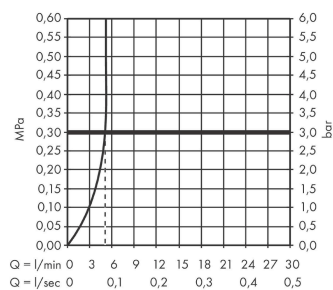

Rebris E
Single lever basin mixer 110 CoolStart without waste set
 Surfaces: **Chrome** Article Number: **72560000**

Description

product features

- ComfortZone 110
- projection: 133 mm
- spout height: 109 mm
- spray type: normal spray
- maximum flow rate at 3 bar: 5 l/min
- ceramic cartridge
- temperature limitation adjustable
- suitable for continuous flow water heaters
- connection type: G 3/8 connections
- connection dimension: DN15
- cold water in middle position

Technology

Design awards

Certificates

Product image

Scale drawing

Flowchart

Rebris E
Single lever basin mixer 110 CoolStart without waste set
 Surfaces: **Chrome** Article Number: **72560000**

Exploded Drawing