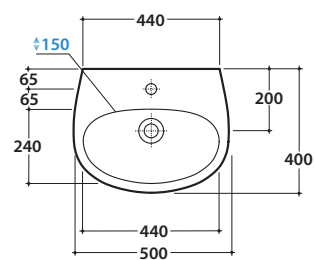

# GLOBO

Cod. **GR050BI**

Basin 50.40 h19cm. Wall-hung installation. Weight 15 kg.

Cod. **FI012BI**

Push open valve drain with ceramic top for basins with overflow. Weight 0,5 Kg

Cod. **FI012CR**

Push open chromed valve drain for basins with overflow. Weight 0,5 Kg