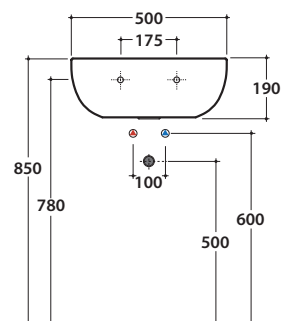

# GRACE BASIN GR050BI

CE EN 14688:2015

# GLOBO

Cod. **GR050BI**

Basin 50.40 h19cm. Wall-hung installation. Weight 15 kg.

Cod. **FI012BI**

Push open valve drain with ceramic top for basins with overflow. Weight 0,5 Kg

Cod. **FI012CR**

Push open chromed valve drain for basins with overflow. Weight 0,5 Kg