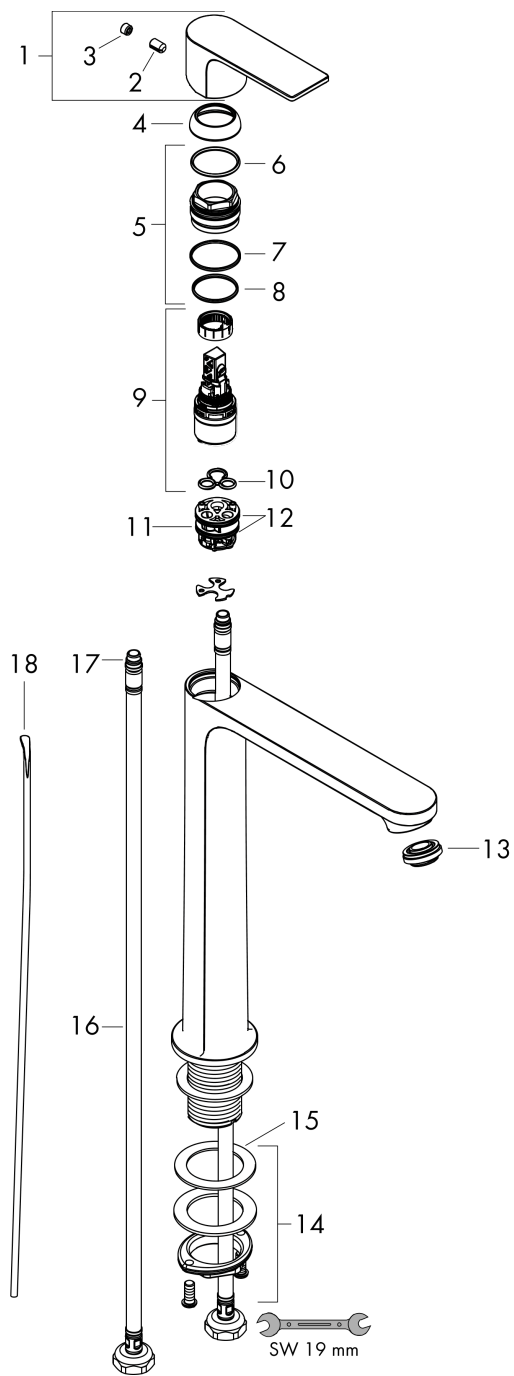

Rebris E

Single lever basin mixer 240 CoolStart EcoSmart+ for washbowls with pop-up waste set

Surfaces: **Chrome** Article Number: **72591000**

Description

product features

- consists of: single lever basin mixer, waste set
- ComfortZone 240
- projection: 169 mm
- spout height: 242 mm
- spray type: normal spray
- maximum flow rate at 3 bar: 3,5 l/min
- ceramic cartridge
- temperature limitation adjustable
- suitable for continuous flow water heaters
- pop-up waste set G 1¼
- material waste set: synthetic
- connection type: G ¾ connections
- connection dimension: DN15
- cold water in middle position

Rebris E
Single lever basin mixer 240 CoolStart EcoSmart+ for washbowls with pop-up waste set
 Surfaces: **Chrome** Article Number: **72591000**

Exploded Drawing

Year of production: >06/22

Rebris E

Single lever basin mixer 240 CoolStart EcoSmart+ for washbowls with pop-up waste set

Surfaces: **Chrome** Article Number: **72591000**

Spare part list

Year of production: >06/22

Pos.	Description	Article Number	Price	PU
1	handle	94643000	€ 44,63	1
2	screw cover	95704000	€ 3,21	1
3	hollow set screw M6x10 DIN 916	96029000	€ 3,21	1
4	flange	98863000	€ 44,63	1
5	nut	98864000	€ 35,94	1
6	O-ring 24x2	98388000	€ 3,21	1
7	O-ring 27x1,5	92527000	€ 11,31	1
8	O-ring 25x1,5	98146000	€ 3,21	1
9	cartridge, assy	95973001	€ 70,57	1
10	seal	98865000	€ 28,20	1
11	adapter for cartridge	98866000	€ 28,20	1
12	O-ring 23x2	98398000	€ 3,21	1
13	aerator M24x1 (4,5 l/min)	94364001	-	1
14	fixing set (Ø 32)	13961000	€ 22,37	1
15	lever collar	97548000	€ 3,21	1
16	connection hose 600 mm M8x0,75 G3/8	96556000	€ 22,37	1
17	O-ring 6,6x1,6	93019000	€ 3,21	1
18	pull rod	96657000	€ 11,31	1
a	pop up waste	92168000	€ 35,94	1
b	fixation extension 35 mm	13898000	€ 70,57	1
c	lever arm 340mm (ball-Ø12mm)	96324000	€ 22,37	1