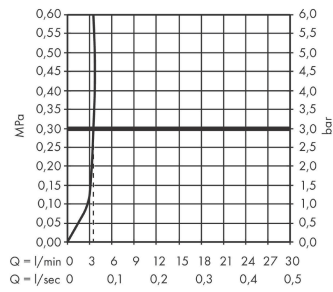

Rebris E

Single lever basin mixer 240 CoolStart EcoSmart+ for washbowls with pop-up waste set

Surfaces: **Chrome** Article Number: **72591000**

Description

product features

- consists of: single lever basin mixer, waste set
- ComfortZone 240
- projection: 169 mm
- spout height: 242 mm
- spray type: normal spray
- maximum flow rate at 3 bar: 3,5 l/min
- ceramic cartridge
- temperature limitation adjustable
- suitable for continuous flow water heaters
- pop-up waste set G 1¼
- material waste set: synthetic
- connection type: G ¾ connections
- connection dimension: DN15
- cold water in middle position

Technology

Design awards

Product image

Scale drawing

Rebris E

Single lever basin mixer 240 CoolStart EcoSmart+ for washbowls with pop-up waste set

Surfaces: **Chrome** Article Number: **72591000**

Flowchart