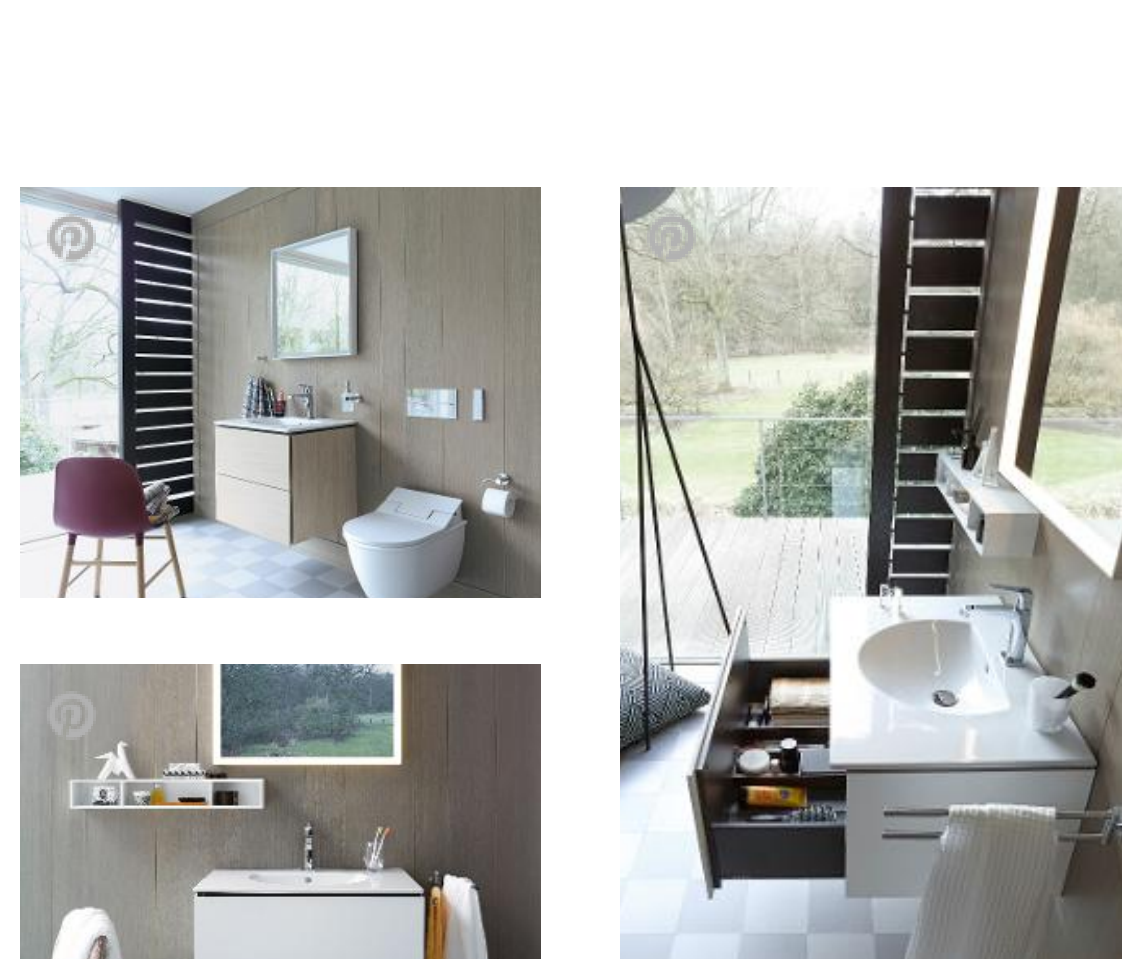

Darling New's washbasin variants bring limitless design options to the bathroom

Darling New →