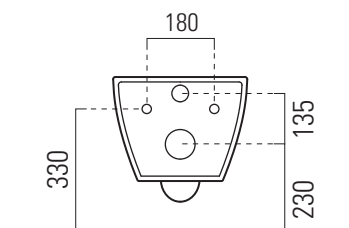

Pura

55×36 swirlflush

Wc
55×36 cm
18,5 kg

WC SOSPESO swirlflush con sistema di fissaggio dal basso.

WALL-HUNG WC swirlflush installation with concealed fastening.

CE

swirlflush® extraglazeantibacterial® quickrelease softclose

Colori - Colours	Codici - Codes	Fori - Tapholes
○ Bianco lucido - White glossy	881511	-
● Agave	881504	-
● Ardesia	881526	-
○ Bianco opaco - Matte white	881509	-
● Bistro	881516	-
● Cenere	881517	-
● Creta	881508	-
● Ghiaccio	881515	-
● Tortora	881505	-

Note

- 1 - Non è consigliato l'impiego di cassette di scarico esterne o impianti dotati di rubinetto flussometro.
  We do not recommend the use of external flushing cisterns or systems endowed with flushometer valves.
- 2 - Extraglaze solo per smaltatura lucida
  Extraglaze only for glossy glaze

Testato con i seguenti dispositivi di scarico | Tested with the following flushing mechanisms

GEBERIT art. 109.770.00.1; art. 110.358.00.5; art. 110.770.00.1; art. 111.300.00.5; art. 131.010.SK.1 - VIEGA art. 606 664; art. 704 070 - VALSIR art. VS0859355 - OLI art. OL0601681 TECE art. 9.300.000