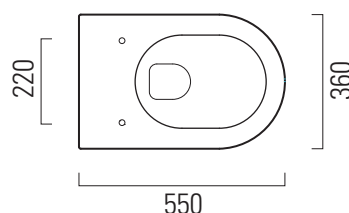

Pura

55×36 swirlflush

Wc
55×36 cm
18,5 kg

WC SOSPESO swirlflush con sistema di fissaggio dal basso.

WALL-HUNG WC swirlflush installation with concealed fastening.

CE

swirlflush® extraglazeantibacterial® quickrelease softclose

Colori - Colours	Codici - Codes	Fori - Tapholes
○ Bianco lucido - White glossy	881511	-
● Agave	881504	-
● Ardesia	881526	-
○ Bianco opaco - Matte white	881509	-
● Bistro	881516	-
● Cenere	881517	-
● Creta	881508	-
● Ghiaccio	881515	-
● Tortora	881505	-

Note

- 1 - Non è consigliato l'impiego di cassette di scarico esterne o impianti dotati di rubinetto flussometro.
  We do not recommend the use of external flushing cisterns or systems endowed with flushometer valves.
- 2 - Extraglaze solo per smaltatura lucida
  Extraglaze only for glossy glaze

Testato con i seguenti dispositivi di scarico | Tested with the following flushing mechanisms

GEBERIT art. 109.770.00.1; art. 110.358.00.5; art. 110.770.00.1; art. 111.300.00.5; art. 131.010.SK.1 - VIEGA art. 606 664; art. 704 070 - VALSIR art. VS0859355 - OLI art. OL0601681 TECE art. 9.300.000