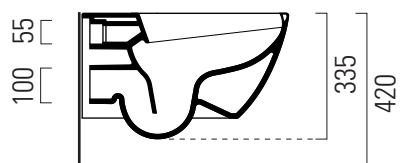

Pura

55×36 swirlflush

Wc
55×36 cm
18,5 kg

WC SOSPESO swirlflush con sistema di fissaggio dal basso.

WALL-HUNG WC swirlflush installation with concealed fastening.

CE

swirlflush® extraglazeantibacterial® quickrelease softclose

Colori - Colours	Codici - Codes	Fori - Tapholes
○ Bianco lucido - White glossy	881511	-
● Agave	881504	-
● Ardesia	881526	-
○ Bianco opaco - Matte white	881509	-
● Bistro	881516	-
● Cenere	881517	-
● Creta	881508	-
● Ghiaccio	881515	-
● Tortora	881505	-

Note

- 1 - Non è consigliato l'impiego di cassette di scarico esterne o impianti dotati di rubinetto flussometro.
  We do not recommend the use of external flushing cisterns or systems endowed with flushometer valves.
- 2 - Extraglaze solo per smaltatura lucida
  Extraglaze only for glossy glaze

Testato con i seguenti dispositivi di scarico | Tested with the following flushing mechanisms

GEBERIT art. 109.770.00.1; art. 110.358.00.5; art. 110.770.00.1; art. 111.300.00.5; art. 131.010.SK.1 - VIEGA art. 606 664; art. 704 070 - VALSIR art. VS0859355 - OLI art. OL0601681 TECE art. 9.300.000