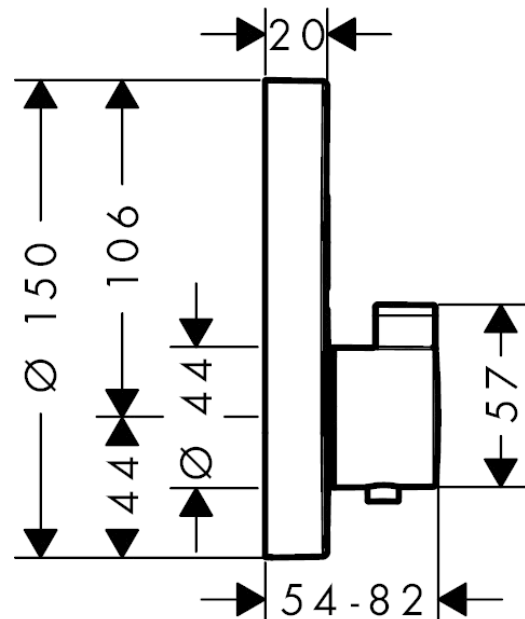

ShowerSelect S

Термостат ShowerSelect S, для 2 потребителей, CM

Поверхность: матовый белый Артикульный номер: 15743700

Описание

Характеристики

- 2 функции
- одновременное использование нескольких выходных отверстий
- Кнопка включения/выключения Select для управления 2-мя выходными отверстиями
- картридж термостата, клапан Select
- максимальный объем расхода воды при 3 барах: 29,7 л/мин
- объем расхода воды верхнее выходное отверстие: 25 л/мин
- объем расхода воды нижнее выходное отверстие: 23 л/мин
- объем расхода воды при одновременном использовании всех выходных отверстий: 29,7 л/мин
- мин. напор воды: 1 бар
- макс. напор воды: 10 бар
- предохранительная остановка при 40 °C
- регулируемое ограничение температуры
- тип соединения: основной комплект
- термостат поставляется с кнопками «Ручной душ» и «Широкая струя Rain»

Технология

Награды за дизайн

Продукт

Чертеж