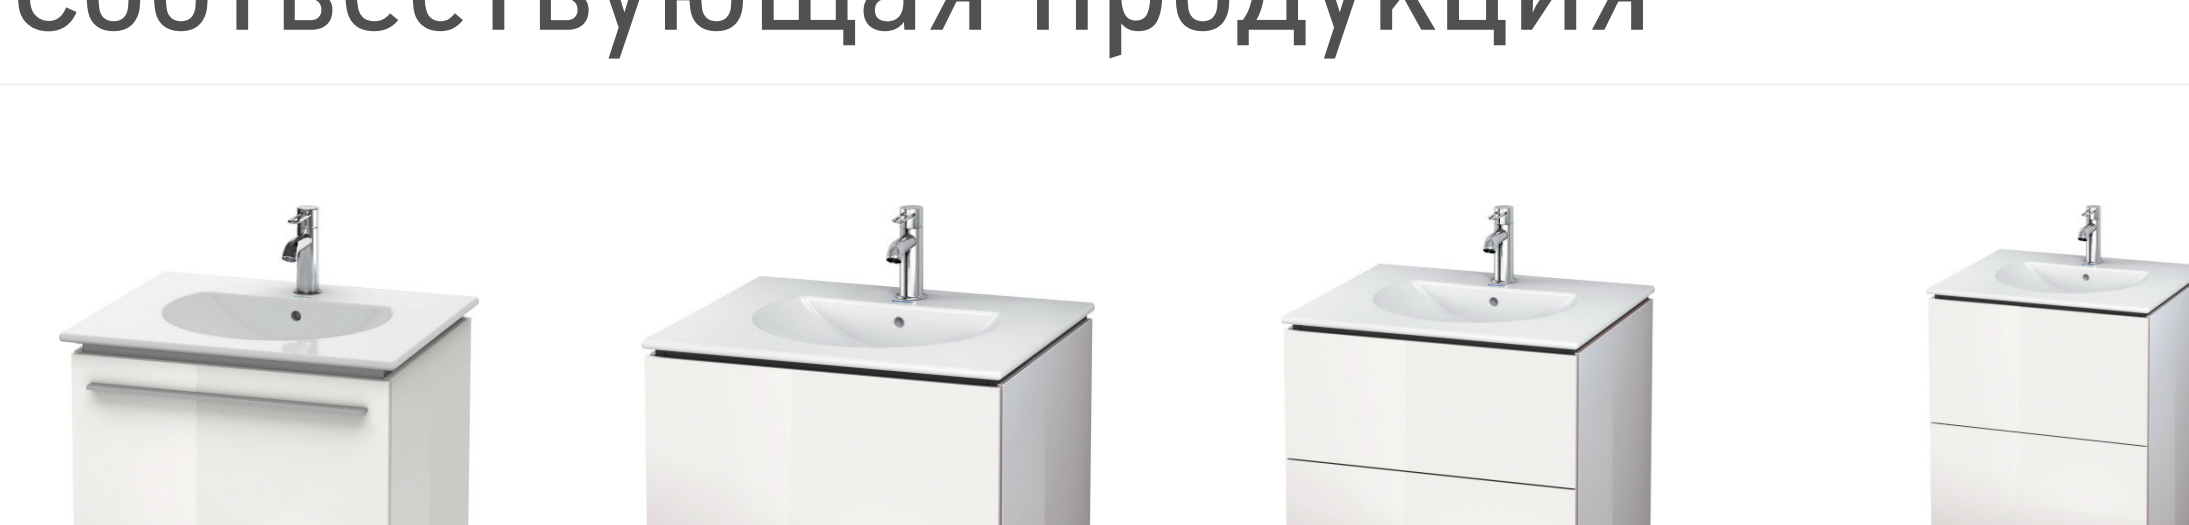

Соответствующая продукция

Узнать еще

WonderGliss