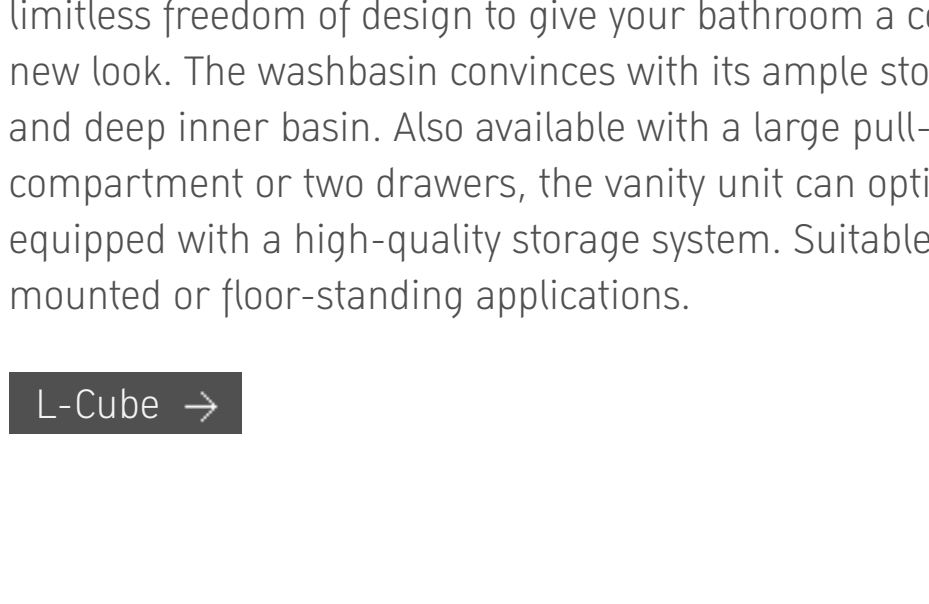

Darling New's washbasin variants bring limitless design options to the bathroom

Darling New →