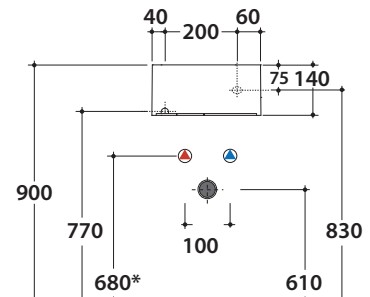

Basin 30.20 14 cm. Sit-on or wall-hung installation.
Fixing kit included. Weight 7 Kg

* For taps mounted on counter top

Cod. **FI024BI**

Valve drain with ceramic top for basins without overflow. Weight 0,5 Kg

Cod. **FI024CR**

Chromed valve drain for basins without overflow. Weight 0,5 Kg