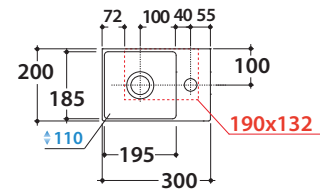

T-EDGE LAVABO B6R30BI

CE EN 14688:2015

GLOBO

Ceramic antibacterial effect
BATAFORM®

Bagno di Colore

Glazed product with
CERASLIDE®

GLOBOTHIN®

Cod. **B6R30BI**

Basin 30.20 14 cm. Sit-on or wall-hung installation.
Fixing kit included. Weight 7 Kg