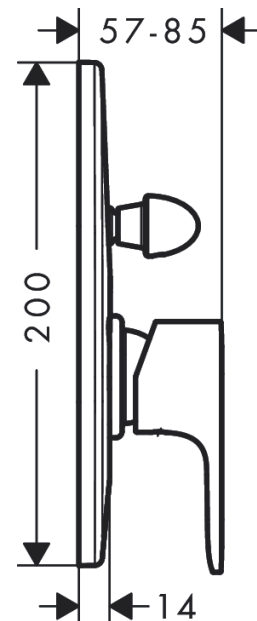

Rebris E
Single lever bath mixer for concealed installation
 Surfaces: **Matt Black** Article Number: **72459670**

Description

product features

- 2 functions
- maximum flow rate at 3 bar: 30,7 l/min
- flow rate for bath spout at 3 bar: 30,7 l/min
- flow rate of hand shower at 3 bar: 27,4 l/min
- diverter with automatic resetting
- connection type: basic set
- min. operating pressure: 1 bar
- max. operating pressure: 10 bar

Design awards

DESIGN
AWARD
2022

reddot winner 2022

Product image

Scale drawing

Flowchart