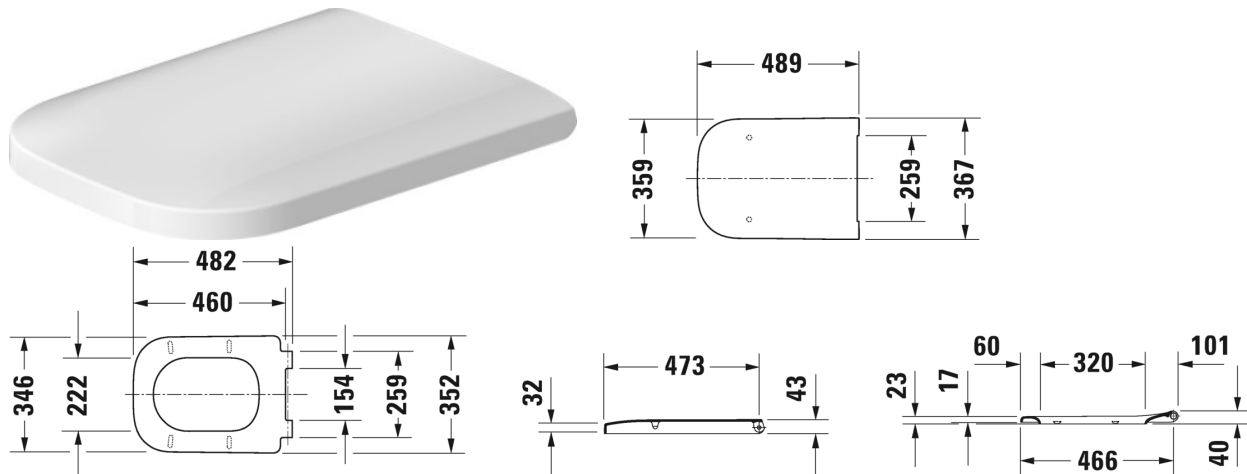

## Happy D.2 Toilet seat and cover # 0064690099

Toilet seat and cover	Dimension	Weight	Order number
hinges stainless steel, elongated, with soft closure			
<b>Colors</b>			
00 White Alpin			
<b>Variant</b>			
		2.400 kilogram	0064690099
<b>Suitable products</b>			
Toilet wall mounted Duravit Rimless® rimless, washdown model, Durafix included, UWL class 1, 365 x 620 mm	365 x 620 mm		255009
One-piece toilet US-version, elongated with syphonic jet action, 305 mm/12" rough-in, with dual flush piston valve, top flush, vertical outlet, 1,32/0,92 gpf (5/3,5 lpf), 390 x 710 mm	390 x 710 mm		212101

All drawings contain the necessary measurements which are subject to standard tolerances. They are stated in mm and are non-binding. Exact measurements, in particular for customised installation scenarios, can only be taken from the finished piece.