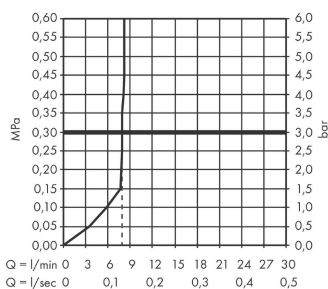

Flowchart

The consumption was measured in combination with the appropriate fittings (thermostat/mixer/in-wall valve) to reflect actual application in practice.