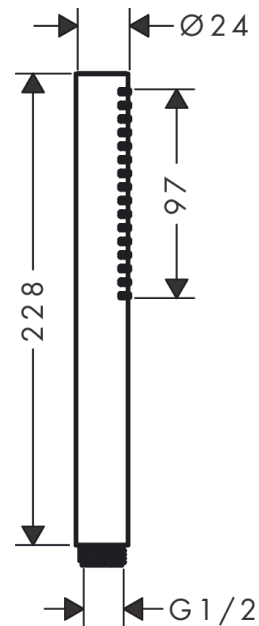

##### product features

- shower head size: 98 x 24 mm
- spray type: PowderRain
- maximum flow rate at 3 bar: 7,9 l/min
- minimum flow pressure: 0,5 bar
- with internal water conduction
- rinseable sieve insert
- connection thread G 1/2
- suitable for continuous flow water heaters
- EU taxonomy: max. 8 l/min - Do No Significant Harm (DNSH)

#### Technology

#### Scale drawing