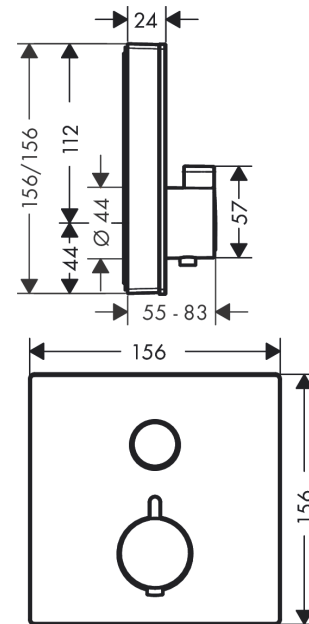

ShowerSelect Glass

Термостат ShowerSelect для одного потребителя, стеклянный, CM

Поверхности : **черный / хром** Артикульный номер: **15737600**

Описание

Характеристики

- 1 потребитель
- кнопка Select включения / выключения для одного потребителя
- максимальный расход воды при 3 бар: 26,7 л/мин
- картридж термостата, клапан Select
- предохранительный ограничитель при 40°C
- регулируемое ограничение температуры
- вид соединения: скрытая часть
- мин. рабочее давление: 1 бар
- макс. рабочее давление: 10 бар
- Термостат поставляется с кнопкой вкл/выкл

Технология

Награды за дизайн

Продукт

Чертеж

График расхода воды