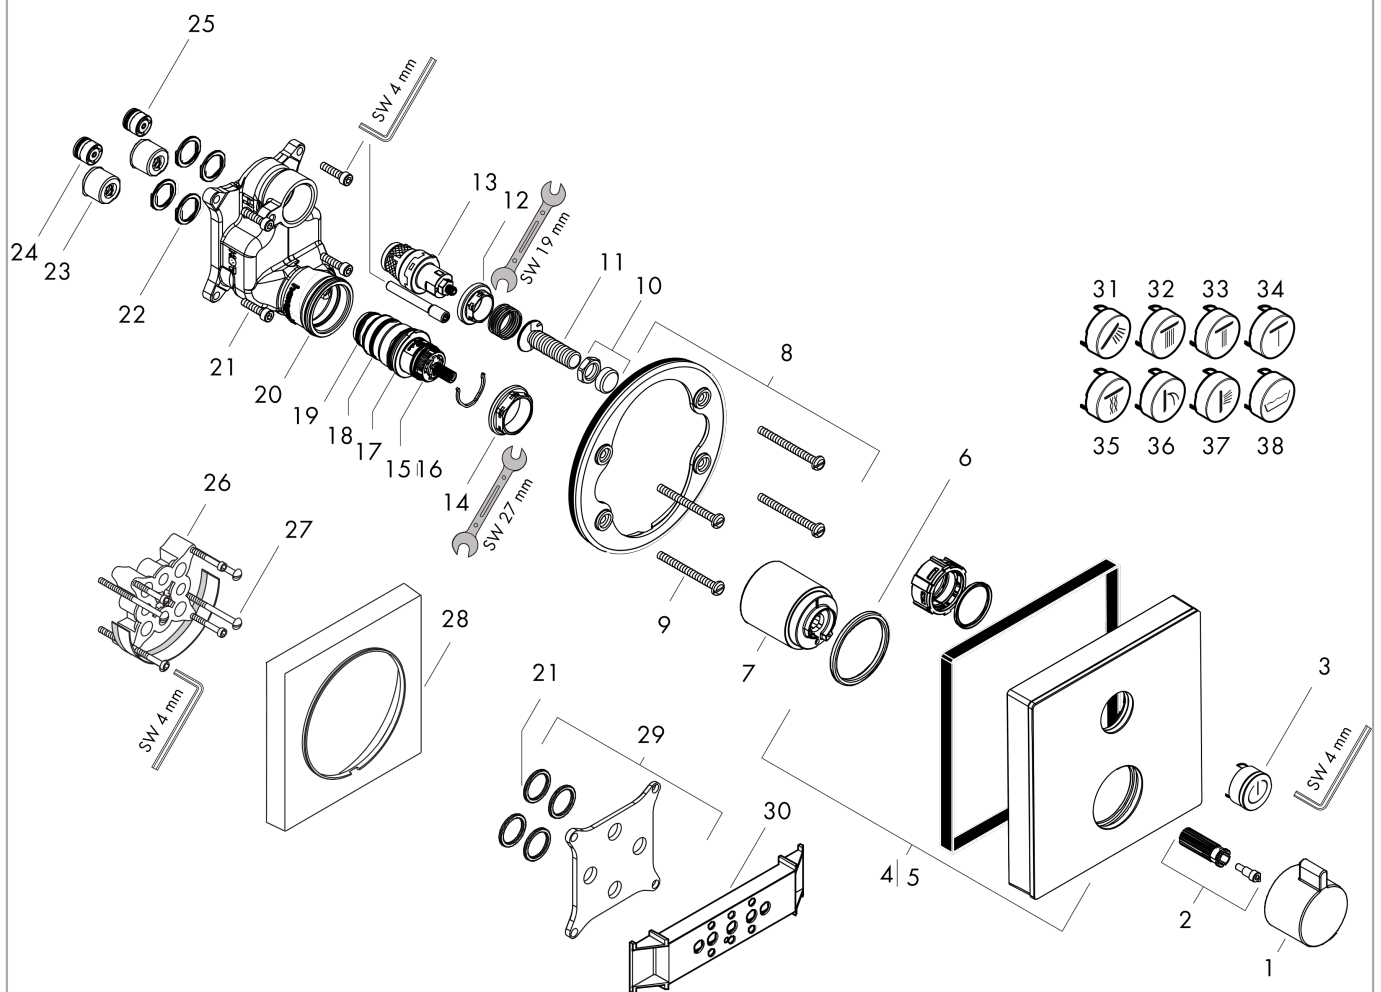

ShowerSelect Glass

Термостат ShowerSelect для одного потребителя, стеклянный, СМ

Поверхности : **черный / хром** Артикульный номер: **15737600**

Покомпонентное изображение

Год выпуска: >07/15

ShowerSelect Glass

Термостат ShowerSelect для одного потребителя, стеклянный, CM

Поверхности : **черный / хром** Артикульный номер: **15737600**

Перечень запасных частей

Год выпуска: >07/15

Позиция	Описание	Артикульный номер	PC	PU
1	handle for thermostat	92215000	-	1
2	handle fixing set	95843000	-	1
3	symbol ON/OFF	92579610	-	1
4	escutcheon 155 / 155 mm	92617600	-	1
5	escutcheon for exchanged connections	92842600	-	1
6	O-ring 44x4	98471000	-	1
7	sleeve	92216000	-	1
8	holder for escutcheon	98793000	-	1
9	set of fixing screws	96454000	-	1
10	nut and flange	92696000	-	1
11	Select-adapter	92219000	-	1
12	nut	98368000	-	1
13	shut off unit	95758000	-	1
14	nut	98913000	-	1
15	thermostat cartridge	98282000	-	1
16	cartridge for exchanged connections	92373000	-	1
17	O-ring 25x2,5	92146000	-	1
18	O-ring 25x1,5	98146000	-	1
19	O-ring 20x1,5	98197000	-	1
20	O-ring 36x2	98156000	-	1
21	set of screws	96525000	-	1
22	O-ring 16x2	98133000	-	1
23	noise reduction	94073000	-	1
24	non return valve (pressure-resistant up to 2 MPa)	92594000	-	1
25	non return valve	97980000	-	1
26	extension 25 mm	13595000	-	1
27	set of fixing screws	97747000	-	1
28	extension 22 mm	13604000	-	1
29	compensation set 1°	95521000	-	1
30	fit-up aid	92540000	-	1
31	symbol handshower	92573610	-	1
32	symbol head shower Rain large	92571610	-	1
33	symbol head shower Rain small	92572610	-	1
34	symbol Mono	92576610	-	1
35	symbol Whirl	92575610	-	1
36	symbol Flood jet	92574610	-	1
37	symbol body shower	92578610	-	1
38	symbol tub	92577610	-	1
a	concealed item	01800180	-	1
b	adapter for exchanged connections	93181000	-	1
c	Grease	90920000	-	1