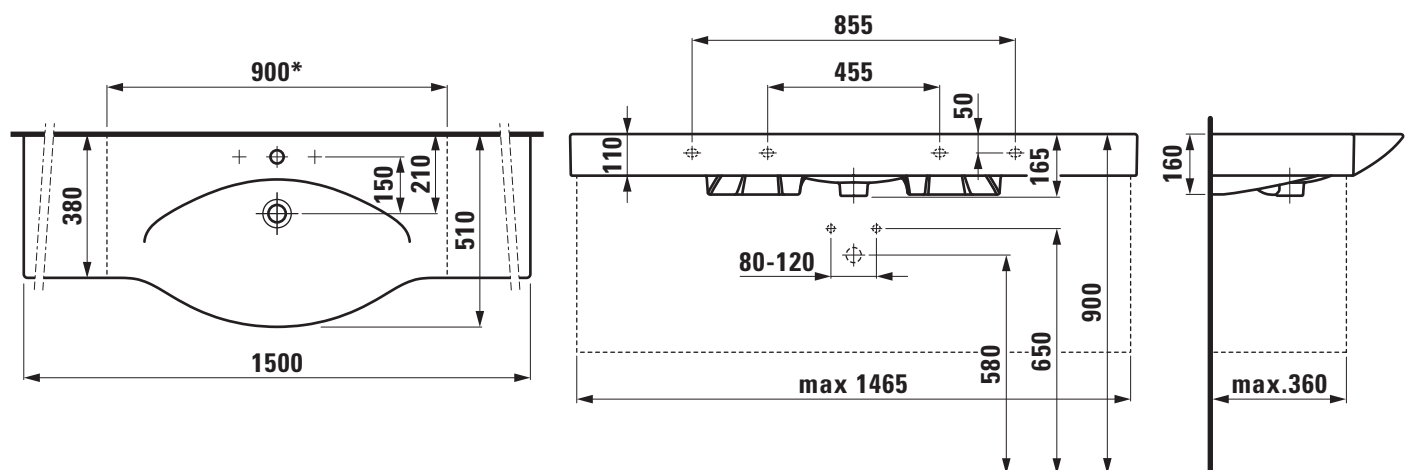

**TECHNICAL DATA**

Order no.	81170.6
Certified to	EN 14688
Dimensions	1500 x 380/510 mm
Inside dimensions of the basin	700 x 350 mm
Specification	Always to be fixed to the wall. Cut one-sided to 900 mm Charge 104 – 1 centre tap hole, with overflow
Special specification	Charge 108 – 3 tap holes, with overflow Charge 136 – 3 tap holes, distance 8 inches, with overflow
Weight	35,0 kg
Mounting acc. excl.	2x Mounting set M10 x 140 mm, order no. 89988.2
Otherwise	When ordering the cut version use the order form for cutting
Colours	see colour table

**SPECIFICATION TEXT**

Cutable countertop basin Laufen-PALACE, sanitary ceramic, EN 14688, dimensions 1500 x 380/510 mm, symmetric, 1 centre tap hole  
Special feature: overflow channel glazed, cutable to 900 mm, integrated shelves  
Further options / accessories: 3 tap holes, 3 tap holes distance 8 inches with overflow, furniture  
Order no. 81170.6

**TECHNICAL DRAWINGS / S 1 : 20**

\* = minimum measure for cutting