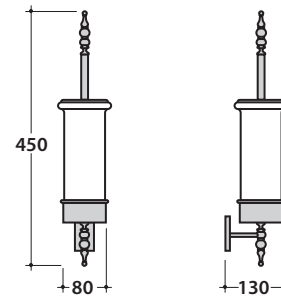

**PAESTUM** WALL-MOUNTED TOILET  
BROOM HOLDER  
PASC42

**GLOBO**

Cod. **PASC42**

Wall-mounted toilet broom holder Ø 8 h45 cm. With ceramic container. Weight 1,8 Kg

---

Cod. **PARC42**

Spare ceramic container

Cod. **PARS42**

Spare brush-holder