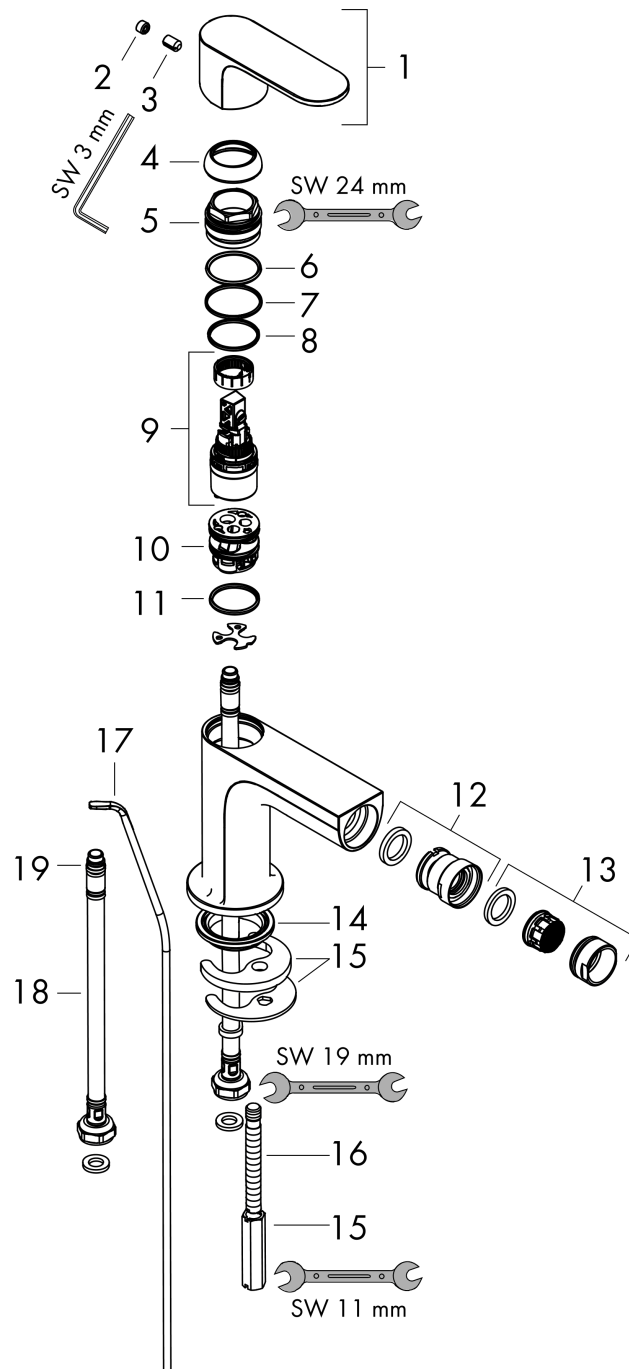

Rebris S

Single lever bidet mixer with metal pop-up waste set

Surfaces: **Chrome** Article Number: **72212000**

Description

product features

- consists of: single lever bidet mixer, waste set
- projection 120 mm
- aerator with ball pivot
- spray type: normal spray
- maximum flow rate at 3 bar: 5 l/min
- ceramic cartridge
- temperature limitation adjustable
- suitable for continuous flow water heaters
- pop-up waste set G 1¼
- material waste set: metal
- connection type: G ¾ connections
- connection dimension: DN15

Technology

Design awards

Certificates

Product image

Scale drawing

Flowchart

Rebris S
Single lever bidet mixer with metal pop-up waste set
 Surfaces: **Chrome** Article Number: **72212000**

Exploded Drawing

Year of production: >06/22

Rebris S

Single lever bidet mixer with metal pop-up waste set

Surfaces: **Chrome** Article Number: **72212000**

Spare part list

Year of production: >06/22

Pos.	Description	Article Number	Price	PU
1	handle	94642000	€ 44,63	1
2	screw cover	95704000	€ 3,21	1
3	hollow set screw M6x10 DIN 916	96029000	€ 3,21	1
4	flange	98863000	€ 44,63	1
5	nut	98864000	€ 35,94	1
6	O-ring 24x2	98388000	€ 3,21	1
7	O-ring 27x1,5	92527000	€ 11,31	1
8	O-ring 25x1,5	98146000	€ 3,21	1
9	cartridge, assy	95973001	€ 70,57	1
10	adapter for cartridge	98866000	€ 28,20	1
11	O-ring 23x2	98398000	€ 3,21	1
12	ball joint	96050000	€ 35,94	1
13	aerator M24x1 (5 l/min)	92372000	€ 18,33	1
14	seal Ø 42	98722000	€ 5,24	1
15	fixing set	96016000	€ 28,20	1
16	screw M8 x 68	97736000	€ 5,24	1
17	connection hose 450 mm M8x0,75 G3/8	97206000	€ 28,20	1
18	O-ring 6,6x1,6	93019000	€ 3,21	1
19	pull rod	96657000	€ 11,31	1
a	pop up waste	94139000	-	1