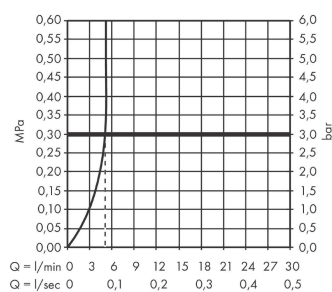

Rebris S

Single lever bidet mixer with metal pop-up waste set

Surfaces: **Chrome** Article Number: **72212000**

Description

product features

- consists of: single lever bidet mixer, waste set
- projection 120 mm
- aerator with ball pivot
- spray type: normal spray
- maximum flow rate at 3 bar: 5 l/min
- ceramic cartridge
- temperature limitation adjustable
- suitable for continuous flow water heaters
- pop-up waste set G 1¼
- material waste set: metal
- connection type: G ¾ connections
- connection dimension: DN15

Technology

Design awards

Certificates

Product image

Scale drawing

Flowchart

Rebris S
Single lever bidet mixer with metal pop-up waste set
 Surfaces: **Chrome** Article Number: **72212000**

Exploded Drawing