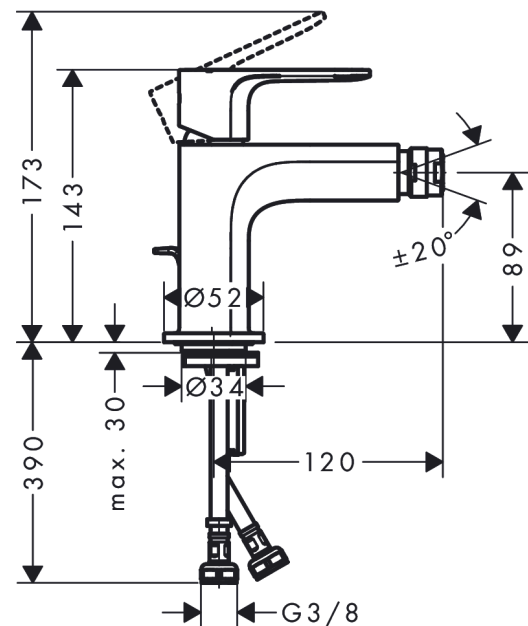

Rebris S

Single lever bidet mixer with metal pop-up waste set

Surfaces: **Chrome** Article Number: **72212000**

Description

product features

- consists of: single lever bidet mixer, waste set
- projection 120 mm
- aerator with ball pivot
- spray type: normal spray
- maximum flow rate at 3 bar: 5 l/min
- ceramic cartridge
- temperature limitation adjustable
- suitable for continuous flow water heaters
- pop-up waste set G 1¼
- material waste set: metal
- connection type: G ¾ connections
- connection dimension: DN15

Technology

Design awards

Certificates

Product image

Scale drawing

Flowchart

Rebris S
Single lever bidet mixer with metal pop-up waste set
 Surfaces: **Chrome** Article Number: **72212000**

Exploded Drawing

Year of production: >06/22

Rebris S

Single lever bidet mixer with metal pop-up waste set

Surfaces: **Chrome** Article Number: **72212000**

Spare part list

Year of production: >06/22

Pos.	Description	Article Number	Price	PU
1	handle	94642000	€ 44,63	1
2	screw cover	95704000	€ 3,21	1
3	hollow set screw M6x10 DIN 916	96029000	€ 3,21	1
4	flange	98863000	€ 44,63	1
5	nut	98864000	€ 35,94	1
6	O-ring 24x2	98388000	€ 3,21	1
7	O-ring 27x1,5	92527000	€ 11,31	1
8	O-ring 25x1,5	98146000	€ 3,21	1
9	cartridge, assy	95973001	€ 70,57	1
10	adapter for cartridge	98866000	€ 28,20	1
11	O-ring 23x2	98398000	€ 3,21	1
12	ball joint	96050000	€ 35,94	1
13	aerator M24x1 (5 l/min)	92372000	€ 18,33	1
14	seal Ø 42	98722000	€ 5,24	1
15	fixing set	96016000	€ 28,20	1
16	screw M8 x 68	97736000	€ 5,24	1
17	connection hose 450 mm M8x0,75 G3/8	97206000	€ 28,20	1
18	O-ring 6,6x1,6	93019000	€ 3,21	1
19	pull rod	96657000	€ 11,31	1
a	pop up waste	94139000	-	1