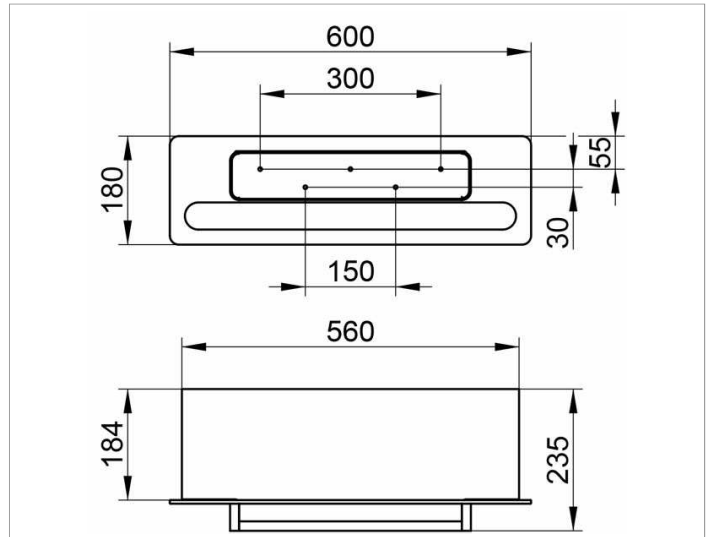

Edition 400
11575170011 Towel rack

PRODUCT

DRAWING

PRODUCT ATTRIBUTES

with panel made of ESG glass and
shelf aluminium silver anodized (E6 EV1)

SURFACE

aluminium silver anodized (E6 EV1)/glass anthracite transparent