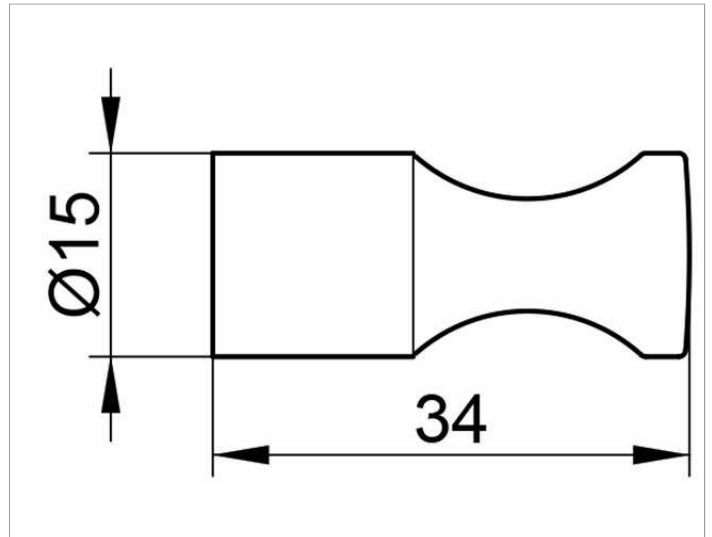

Elegance NEW
11614010000 Towel hook

PRODUCT

DRAWING

SURFACE
chrome-plated

SPECIFICATIONS

KEUCO ELEGANCE Towel hook double 11614010000
Chrome-plated Double towel hook with an elegant shape,
slightly shaped surface,
with a timeless design
Projection 34 mm
The Towel hook will be discretely mounted
incl. corrosion-free mounting material